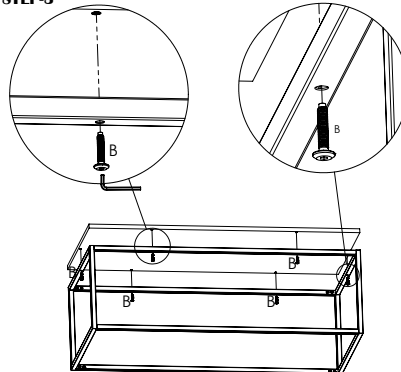

MALANG SOFA TABLE

No.	Description	Qty.
1	88888-171 SP MALANG SOFA TABLE - LEGS	2
2	FRAME SUPPORT BOTTOM	2
3	FRAME SUPPORT TOP	2
4	TOP TABLE	1

MALANG SOFA TABLE

88888-169 SP SCREW SET		
No.	Description	Qty.
A	BOLT JP M6 x 10 mm	16
B	JCBC M6 x 30 mm	6
C	M4 ALLEN KEY	1

MALANG SOFA TABLE

SP PLASTIC FEET		
No.	Description	Qty.

ILLUSTRATION :

A	B	C	D
E	F	G	H

STEP-1

STEP-2

STEP-3

STEP-4