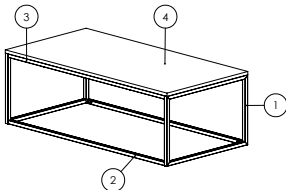

MONTERINGSANVISNING

ASSEMBLY INSTRUCTIONS

MALANG SOFFBORD

Art. nr 18007-680

Assembly instructions | Monteringsanvisning

ASSEMBLING INSTRUCTION

Type : MALANG SOFA TABLE
Art.No : 18007-680

TIME LABOUR TOOLS

MALANG SOFA TABLE

No.	Description	Qty.
1	88888-171 SP MALANG SOFA TABLE - LEGS	2
2	FRAME SUPPORT BOTTOM	2
3	FRAME SUPPORT TOP	2
4	TOP TABLE	1

MALANG SOFA TABLE

88888-169 SP SCREW SET		
No.	Description	Qty.
A	BOLT JP M6 x 10 mm	16
B	JCBC M6 x 30 mm	6
C	M4 ALLEN KEY	1