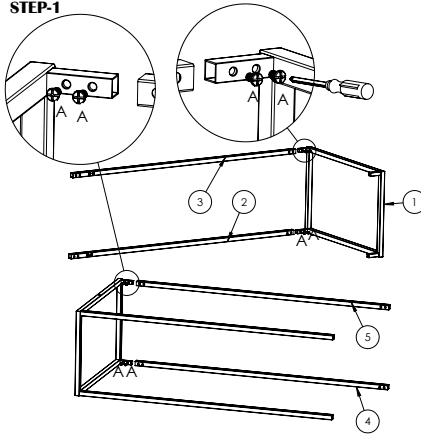

MALANG SOFA TABLE

No.	Description	Qty.
1	88888-171 SP MALANG SOFA TABLE - LEGS	2
2	FRAME SUPPORT BOTTOM	2
3	FRAME SUPPORT TOP	2
4	TOP TABLE	1

MALANG SOFA TABLE

88888-169 SP SCREW SET		
No.	Description	Qty.
A	BOLT JP M6 x 10 mm	16
B	JCBC M6 x 30 mm	6
C	M4 ALLEN KEY	1

MALANG SOFA TABLE

SP PLASTIC FEET		
No.	Description	Qty.

ILLUSTRATION :

A	B	C	D
E	F	G	H

STEP-1

STEP-2

STEP-3

STEP-4