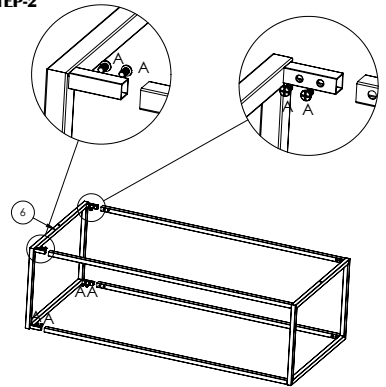

MALANG SOFA TABLE

No.	Description	Qty.
1	88888-171 SP MALANG SOFA TABLE - LEGS	2
2	FRAME SUPPORT BOTTOM	2
3	FRAME SUPPORT TOP	2
4	TOP TABLE	1

MALANG SOFA TABLE

88888-169 SP SCREW SET		
No.	Description	Qty.
A	BOLT JP M6 x 10 mm	16
B	JCBC M6 x 30 mm	6
C	M4 ALLEN KEY	1

MALANG SOFA TABLE

SP PLASTIC FEET		
No.	Description	Qty.

ILLUSTRATION :

A	B	C	D
E	F	G	H

STEP-1

STEP-2

STEP-3

STEP-4