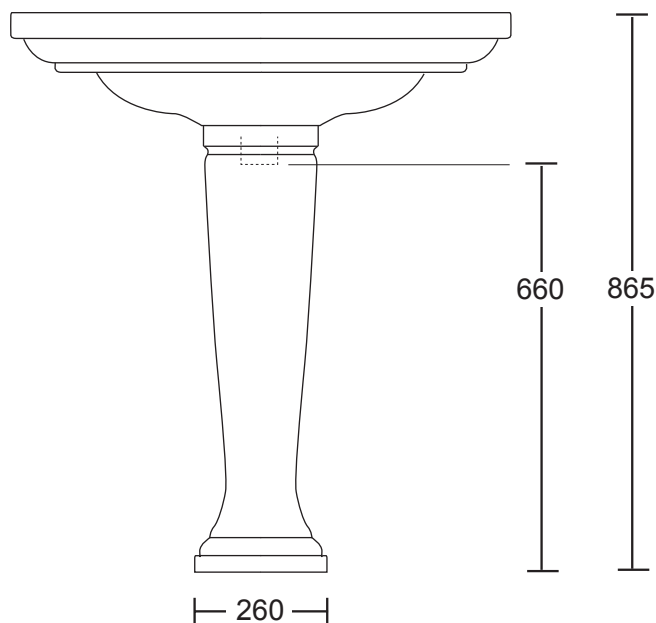

Ceramic Collection	
Radcliffe	Pedestal Basin

Bowl depth
to overflow:
110

Fisher bolt fixing

We recommend that all products are purchased with the assistance of a specialist bathroom retailer and always installed by an experienced installer who is a member of a recognized association. All sizes quoted are nominal: items may vary by plus or minus 2% against the figures quoted. When planning installations where dimensions are critical, it is essential that the space allowed for individual items is physically checked. Imperial Bathrooms can not be held liable for any costs associated with items not fitting in any given area. The contents of this statement are based on information correct at the time of publication. We reserve the right to make alterations and changes in product characteristics, fixing, packaging, operation etc at any time without notice.