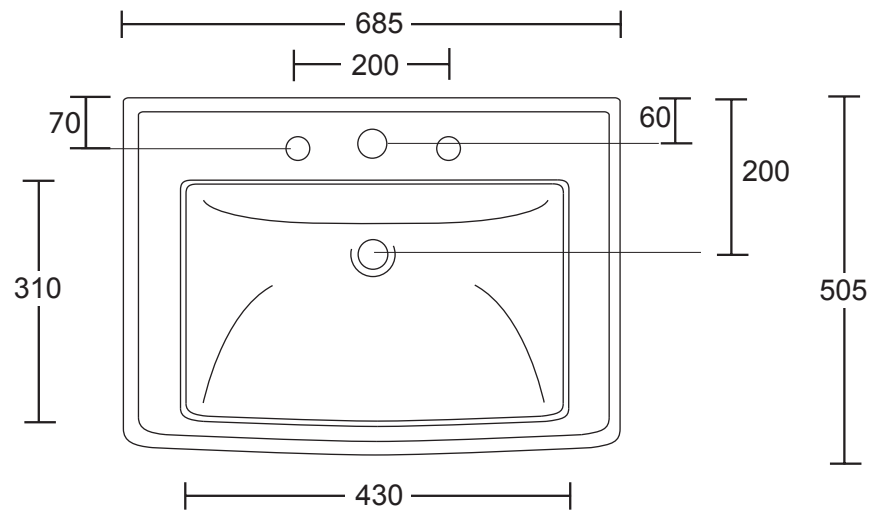

Ceramic Collection	
Radcliffe	Pedestal Basin

Bowl depth
to overflow:
110

Fisher bolt fixing

We recommend that all products are purchased with the assistance of a specialist bathroom retailer and always installed by an experienced installer who is a member of a recognized association. All sizes quoted are nominal: items may vary by plus or minus 2% against the figures quoted. When planning installations where dimensions are critical, it is essential that the space allowed for individual items is physically checked. Imperial Bathrooms can not be held liable for any costs associated with items not fitting in any given area. The contents of this statement are based on information correct at the time of publication. We reserve the right to make alterations and changes in product characteristics, fixing, packaging, operation etc at any time without notice.