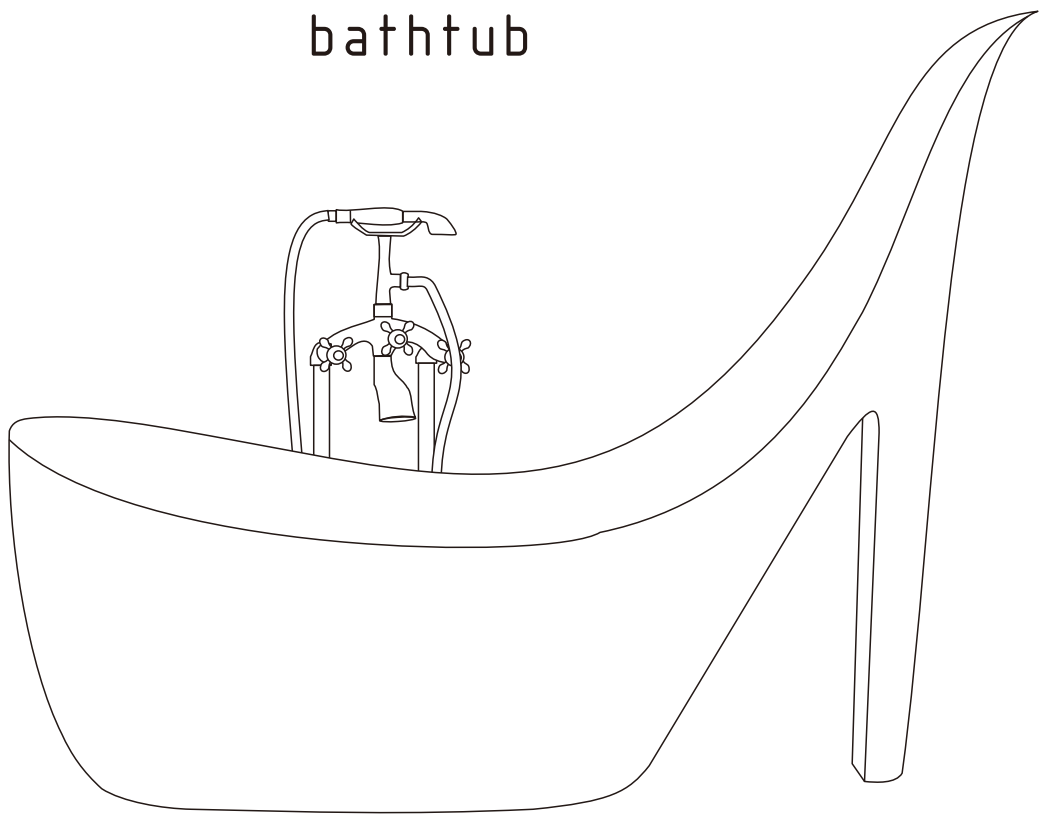

# *Lyfco*<sup>®</sup>

Luxury  
bathtub

BK-011  
800X1800X1250mm

*Lyfco*<sup>®</sup>