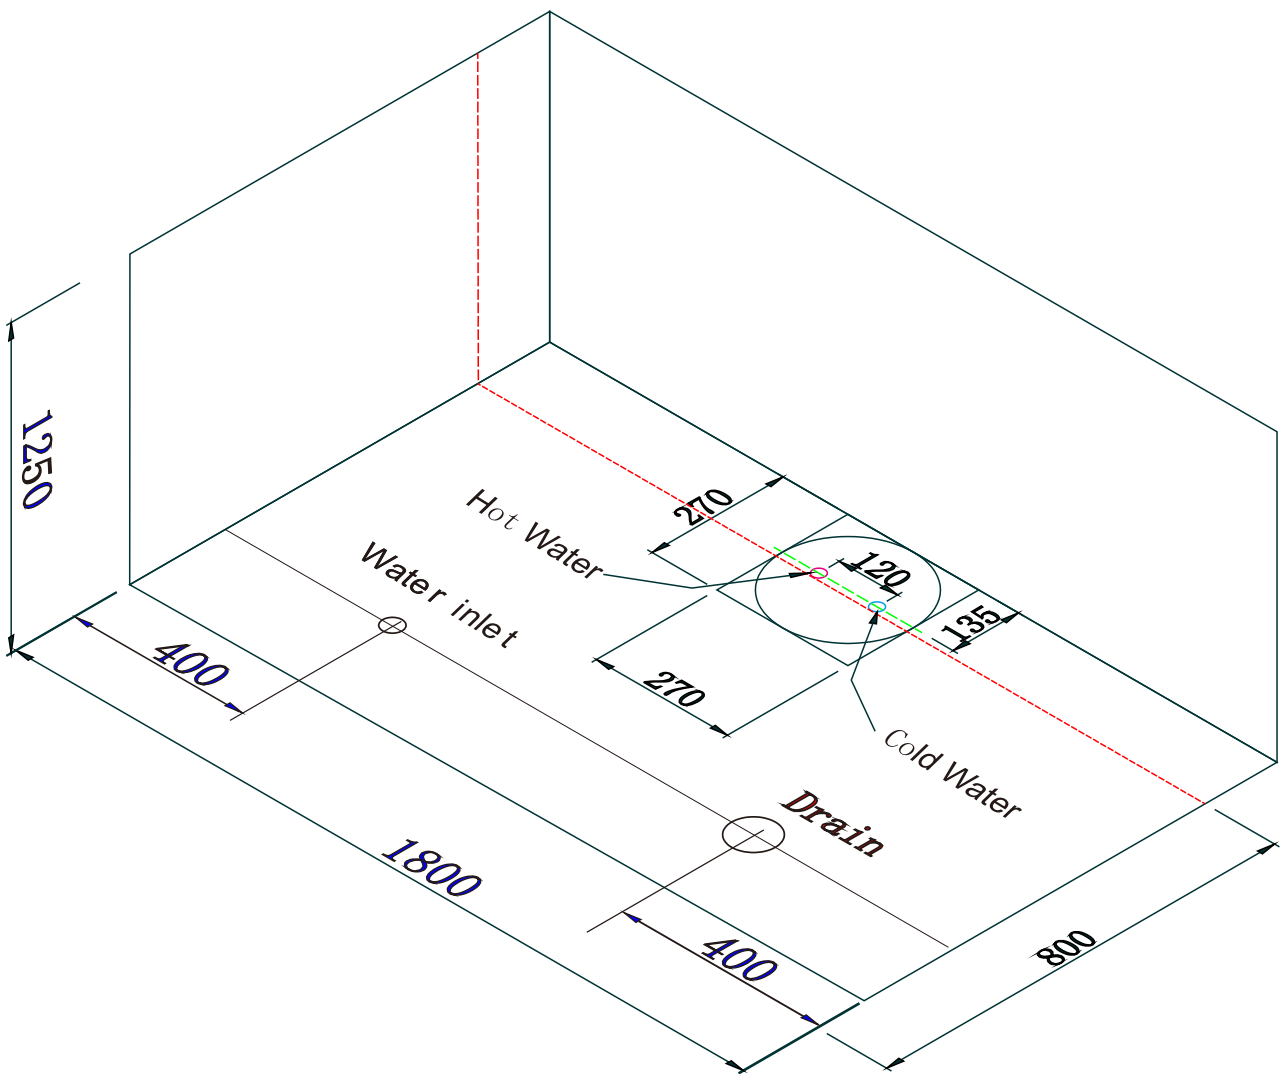

# *Lyfco*<sup>®</sup>

Luxury  
bathtub

BK-011  
800X1800X1250mm

*Lyfco*<sup>®</sup>