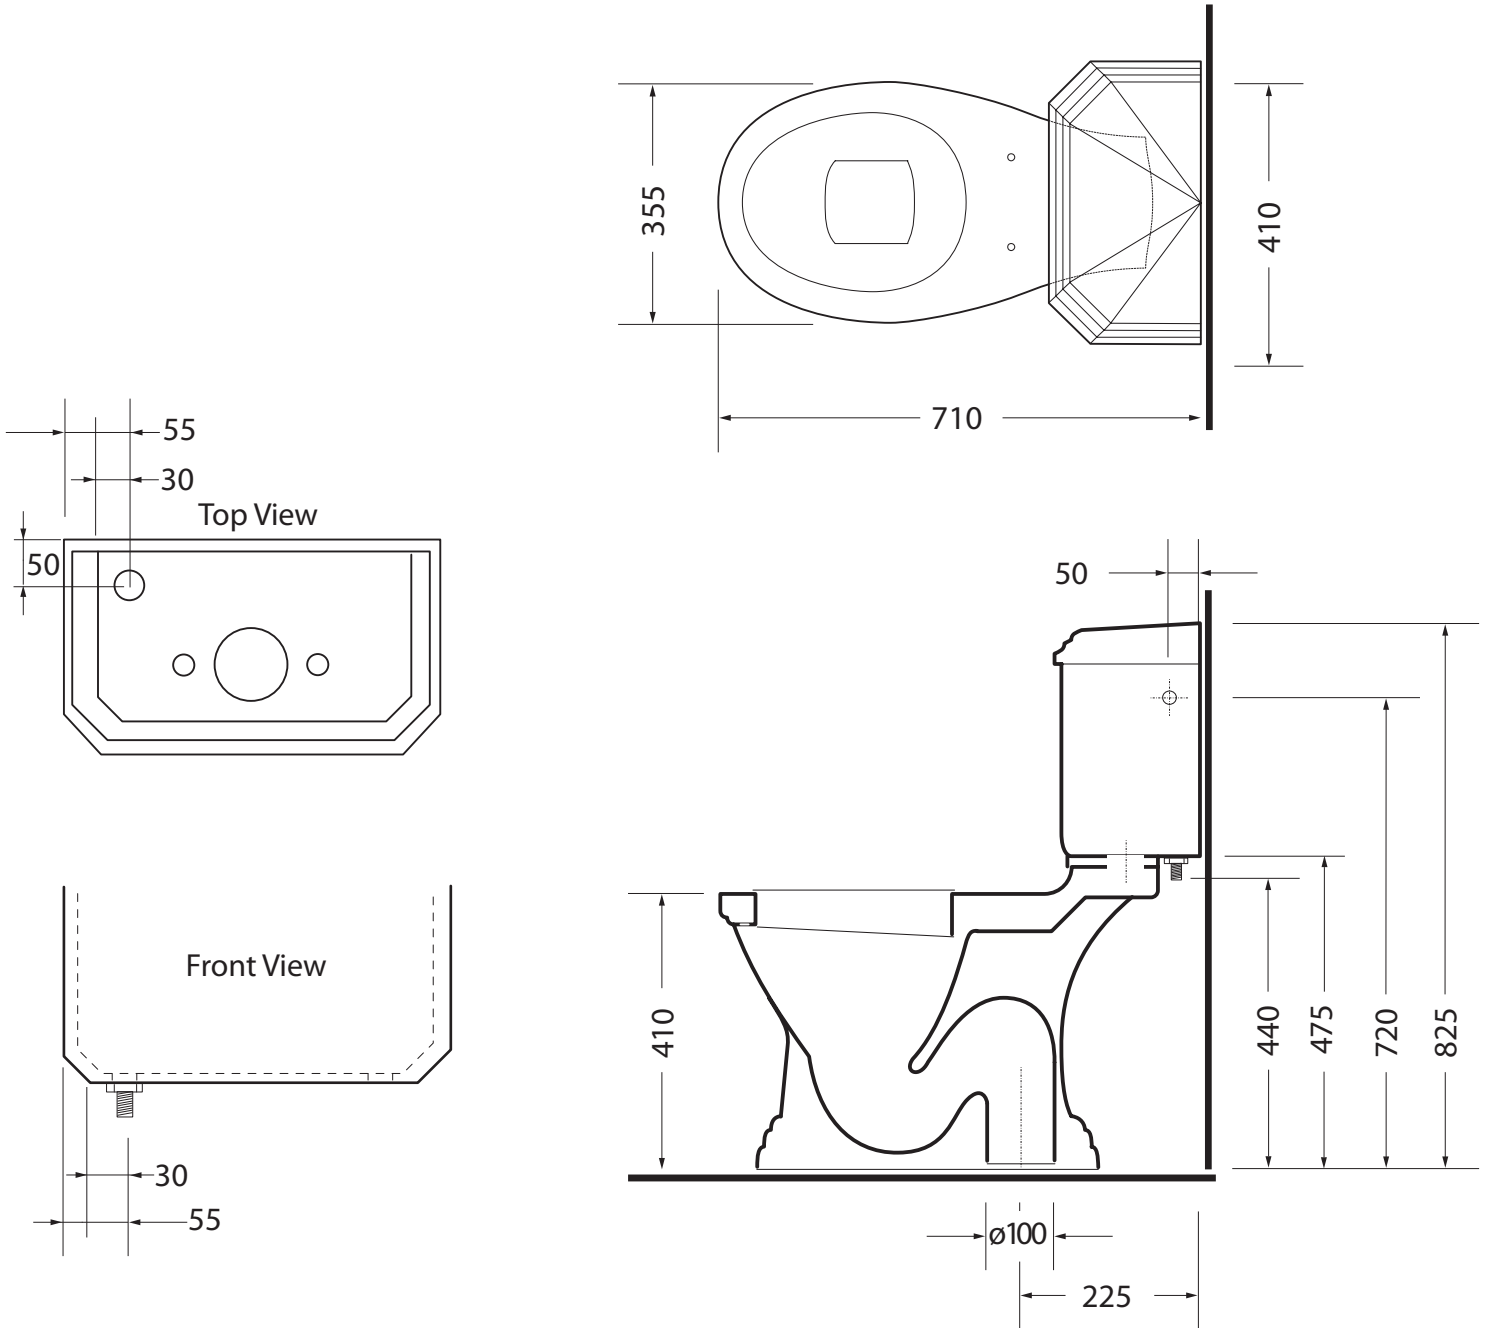

Ceramic Collection

Astoria Deco	Astoria Deco Euro Pan
--------------	-----------------------

We recommend that all products are purchased with the assistance of a specialist bathroom retailer and always installed by an experienced installer who is a member of a recognized association. All sizes quoted are nominal: items may vary by plus or minus 2% against the figures quoted. When planning installations where dimensions are critical, it is essential that the space allowed for individual items is physically checked. Imperial Bathrooms can not be held liable for any costs associated with items not fitting in any given area. The contents of this statement are based on information correct at the time of publication. We reserve the right to make alterations and changes in product characteristics, fixing, packaging, operation etc at any time without notice.