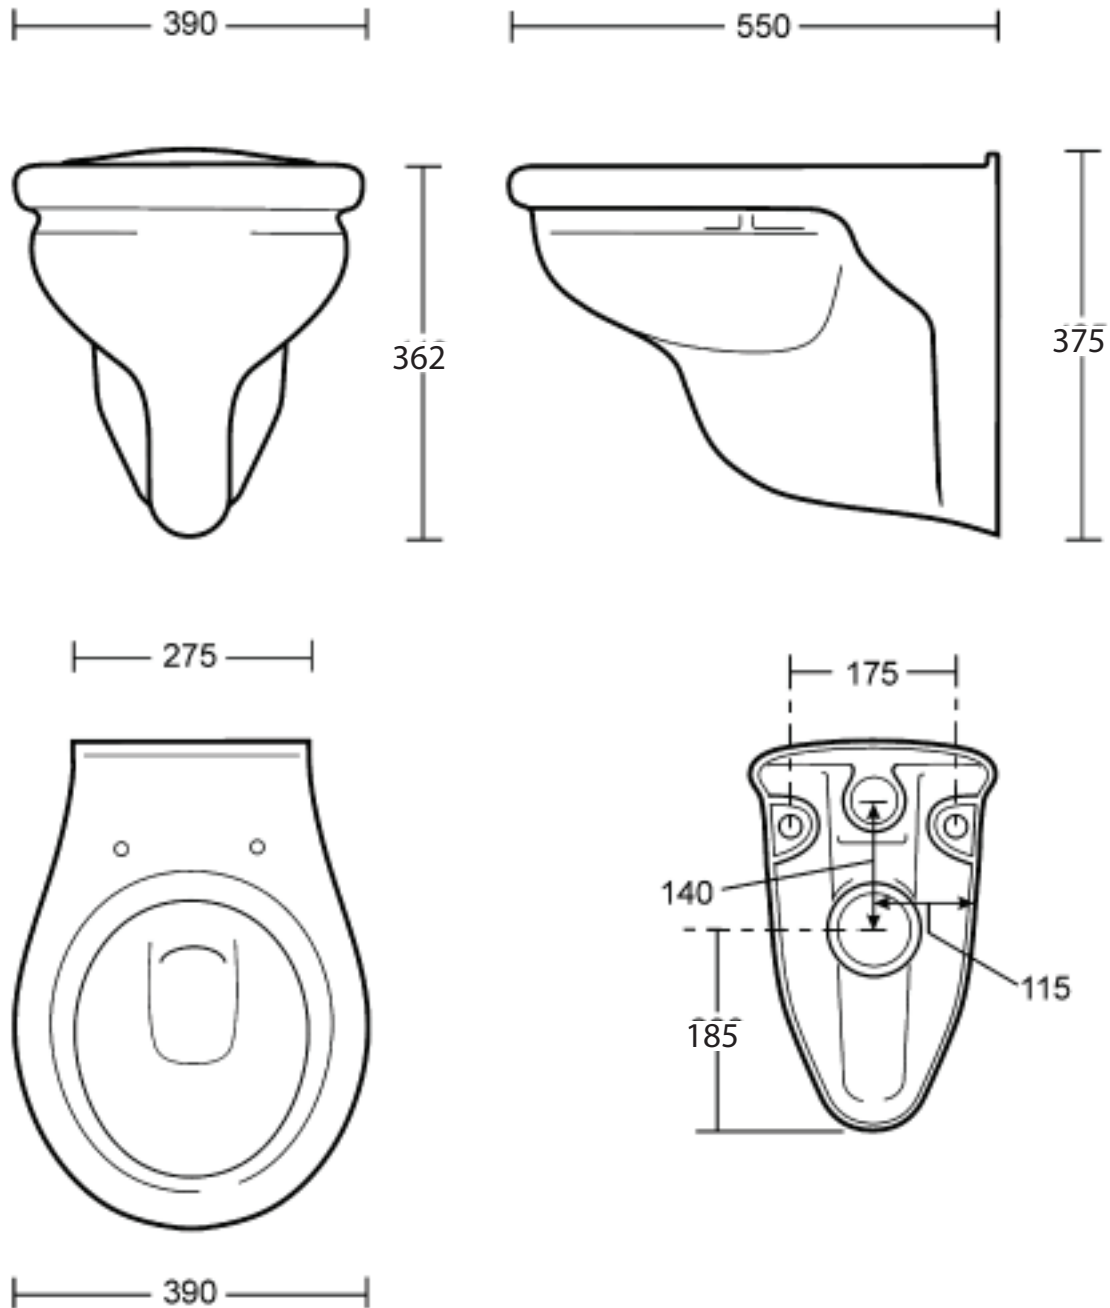

Ceramic Collection	
Bergier	Wall-hung WC pan

We recommend that all products are purchased with the assistance of a specialist bathroom retailer and always installed by an experienced installer who is a member of a recognized association. All sizes quoted are nominal: items may vary by plus or minus 2% against the figures quoted. When planning installations where dimensions are critical, it is essential that the space allowed for individual items is physically checked. Imperial Bathrooms can not be held liable for any costs associated with items not fitting in any given area. The contents of this statement are based on information correct at the time of publication. We reserve the right to make alterations and changes in product characteristics, fixing, packaging, operation etc at any time without notice.