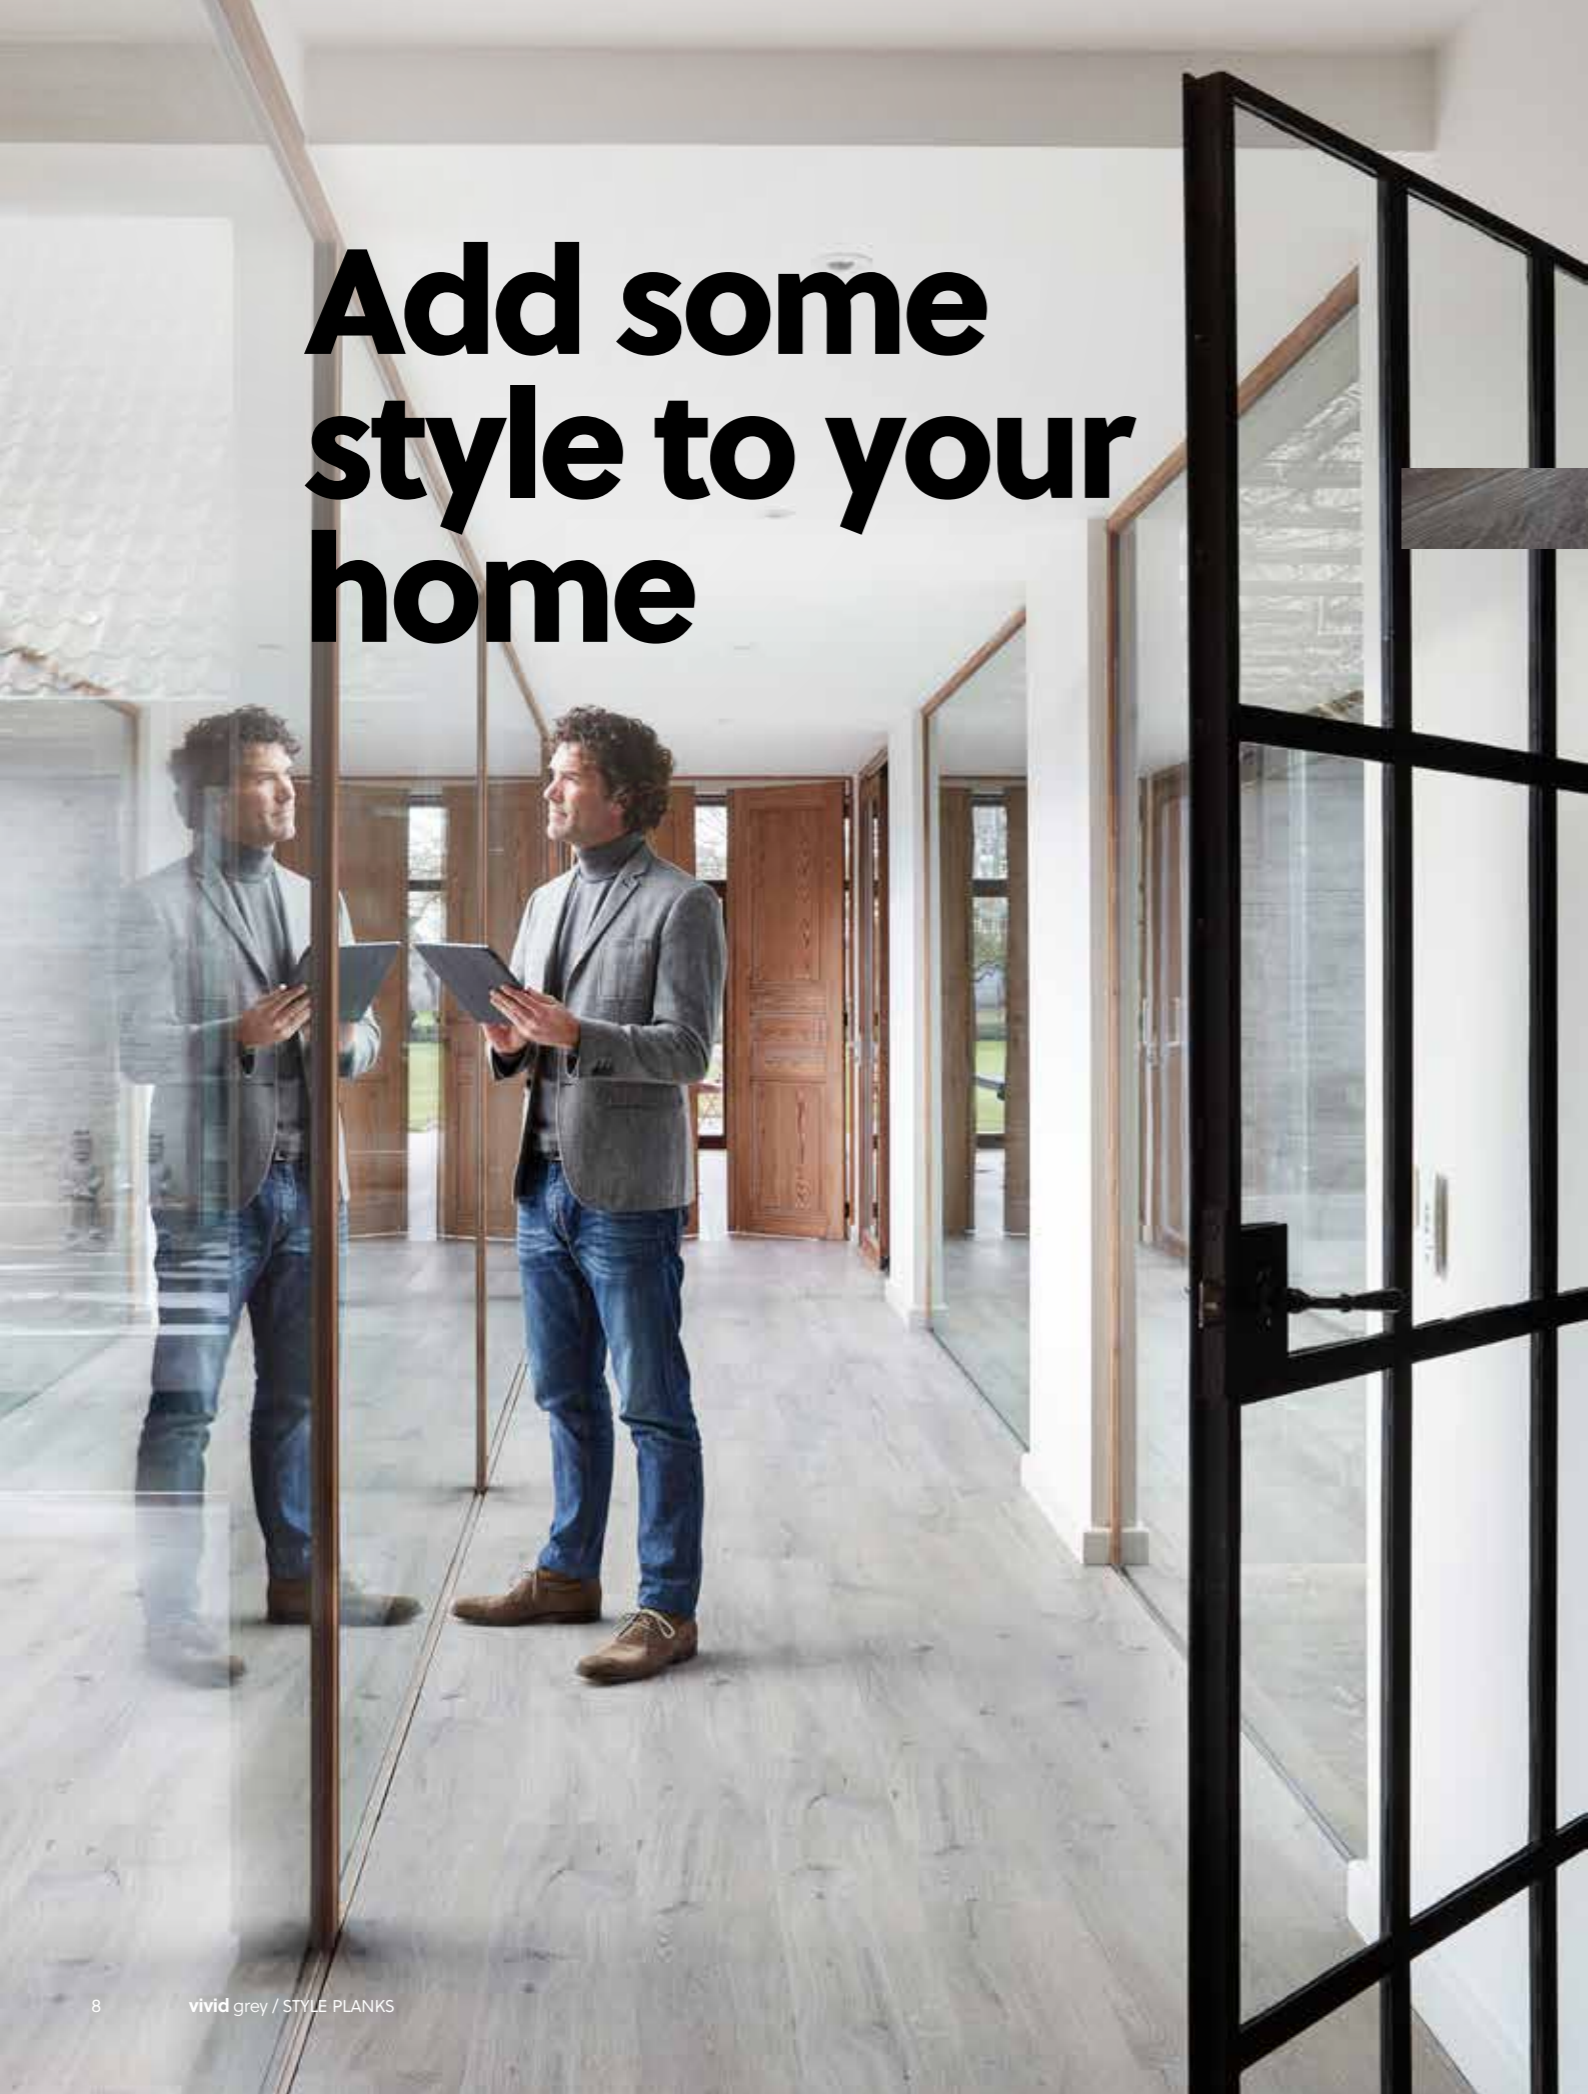

Add some style to your home