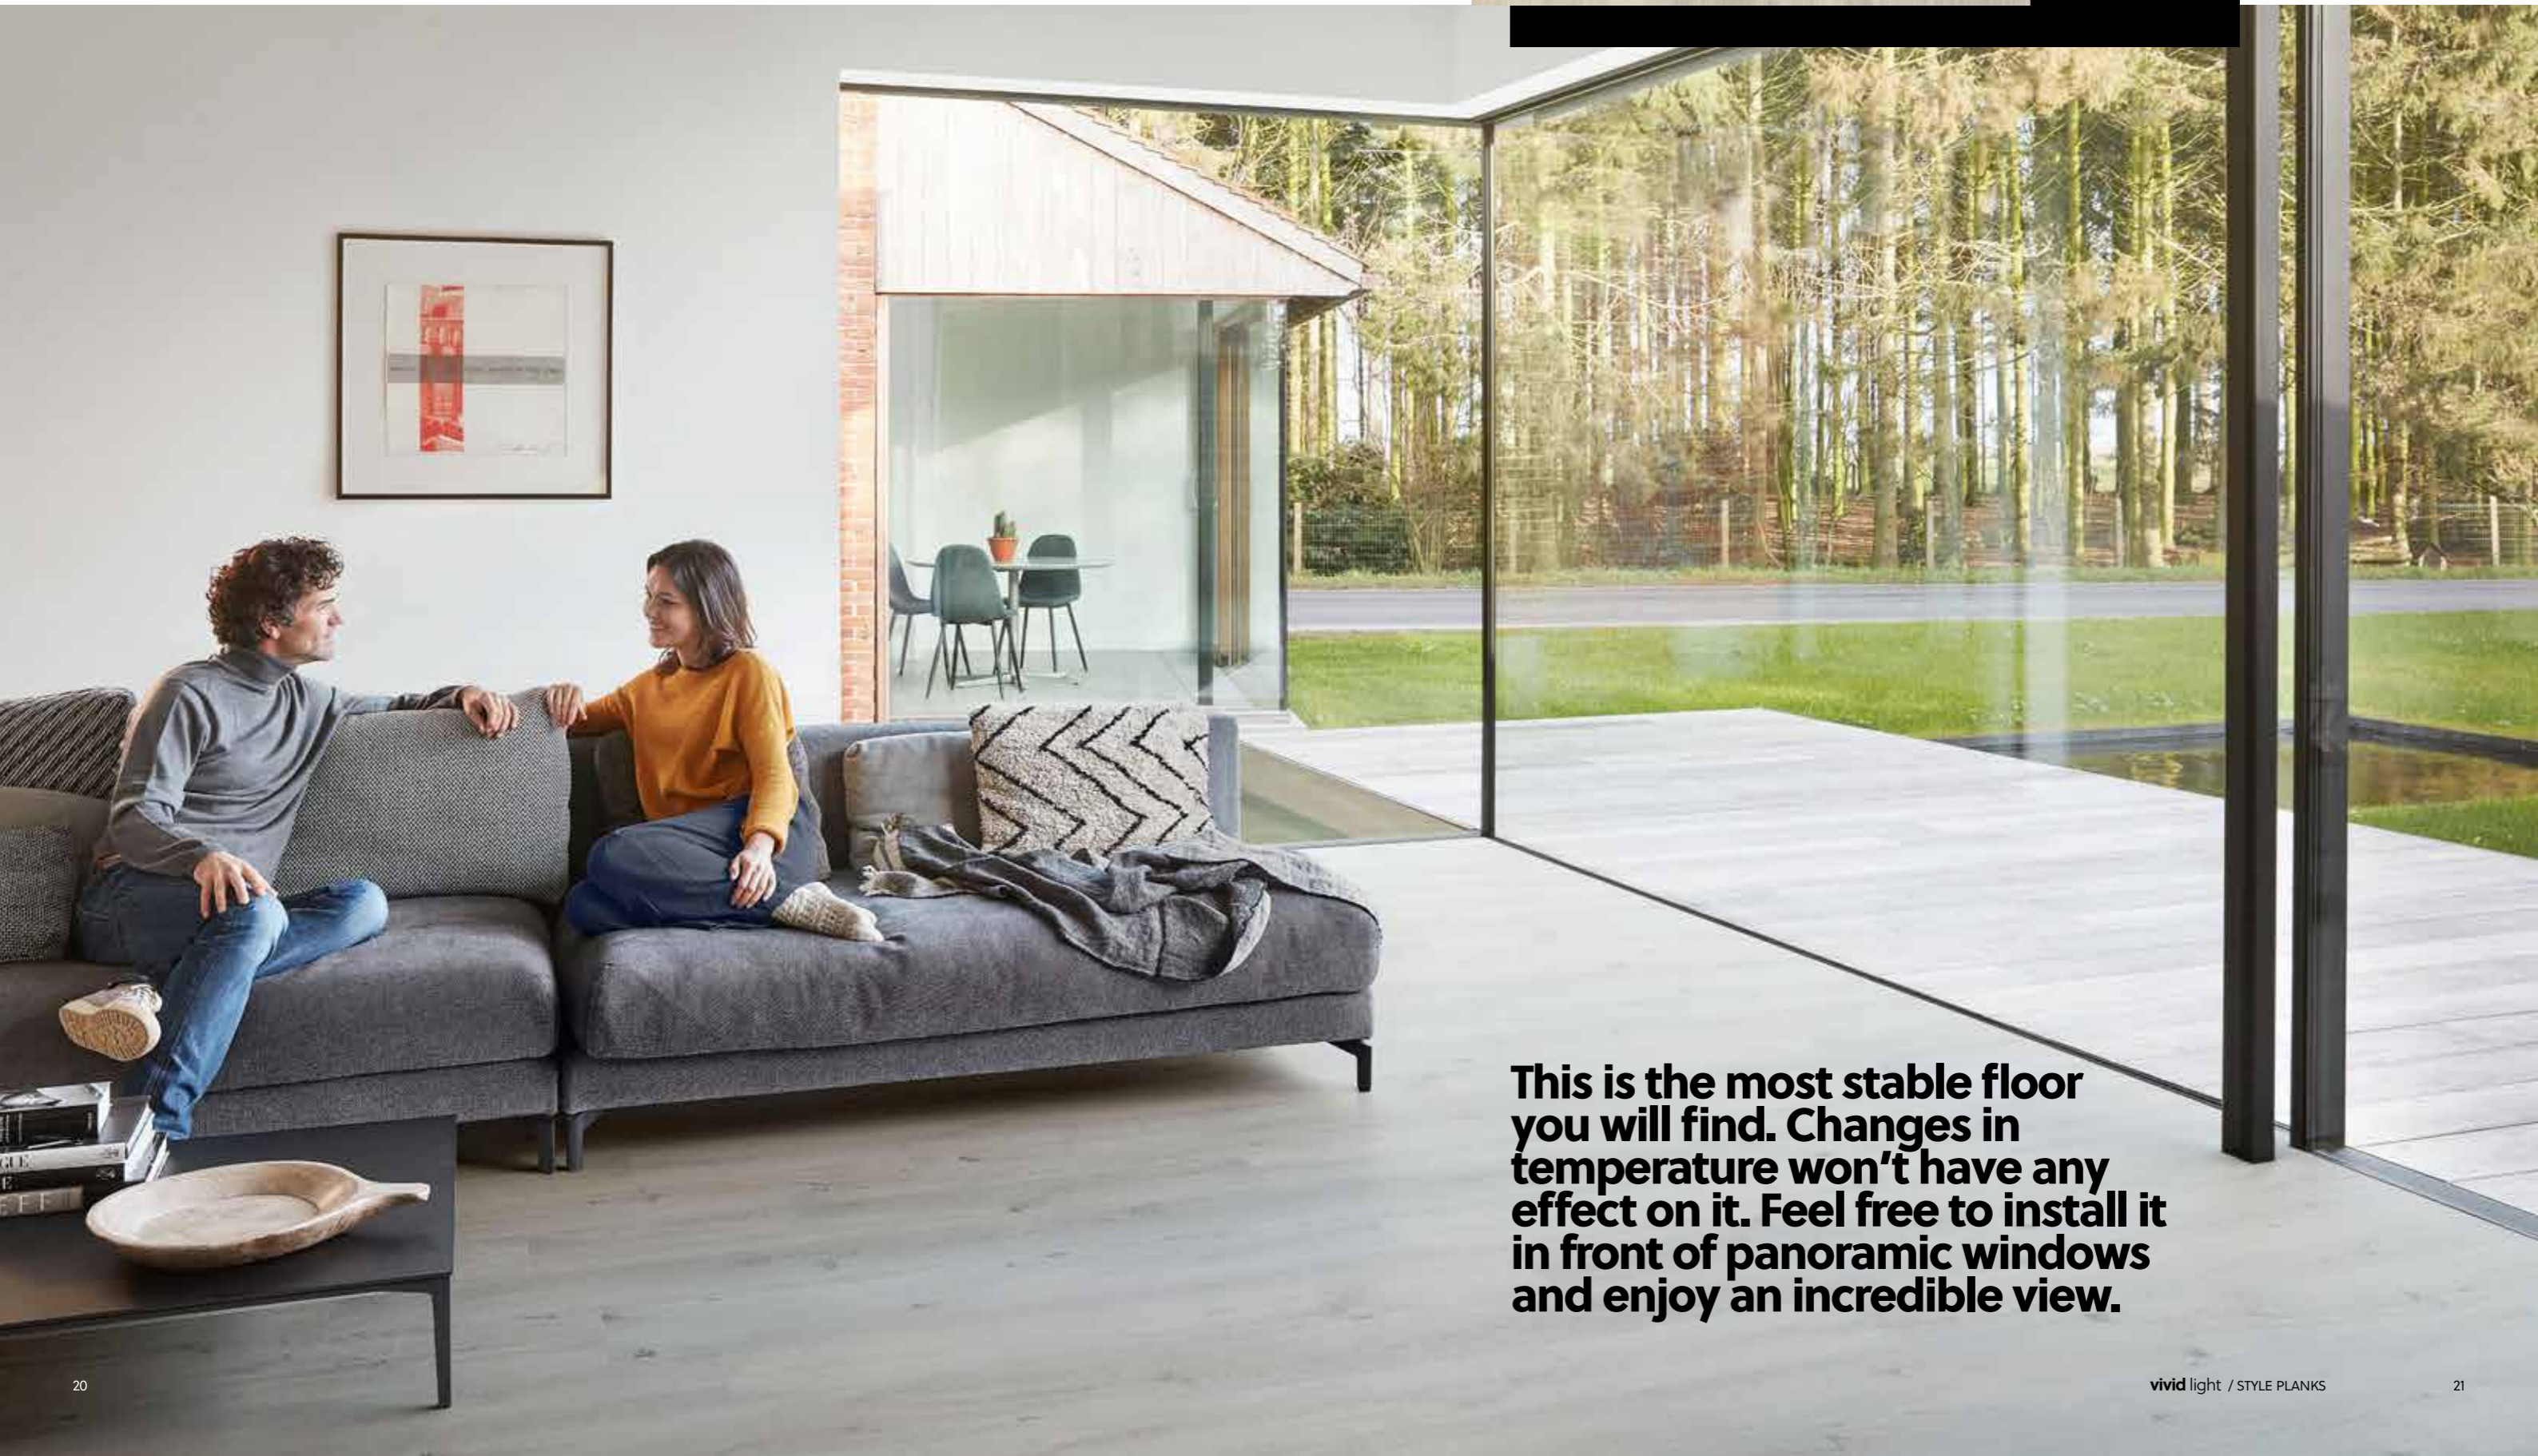

This is the most stable floor you will find. Changes in temperature won't have any effect on it. Feel free to install it in front of panoramic windows and enjoy an incredible view.