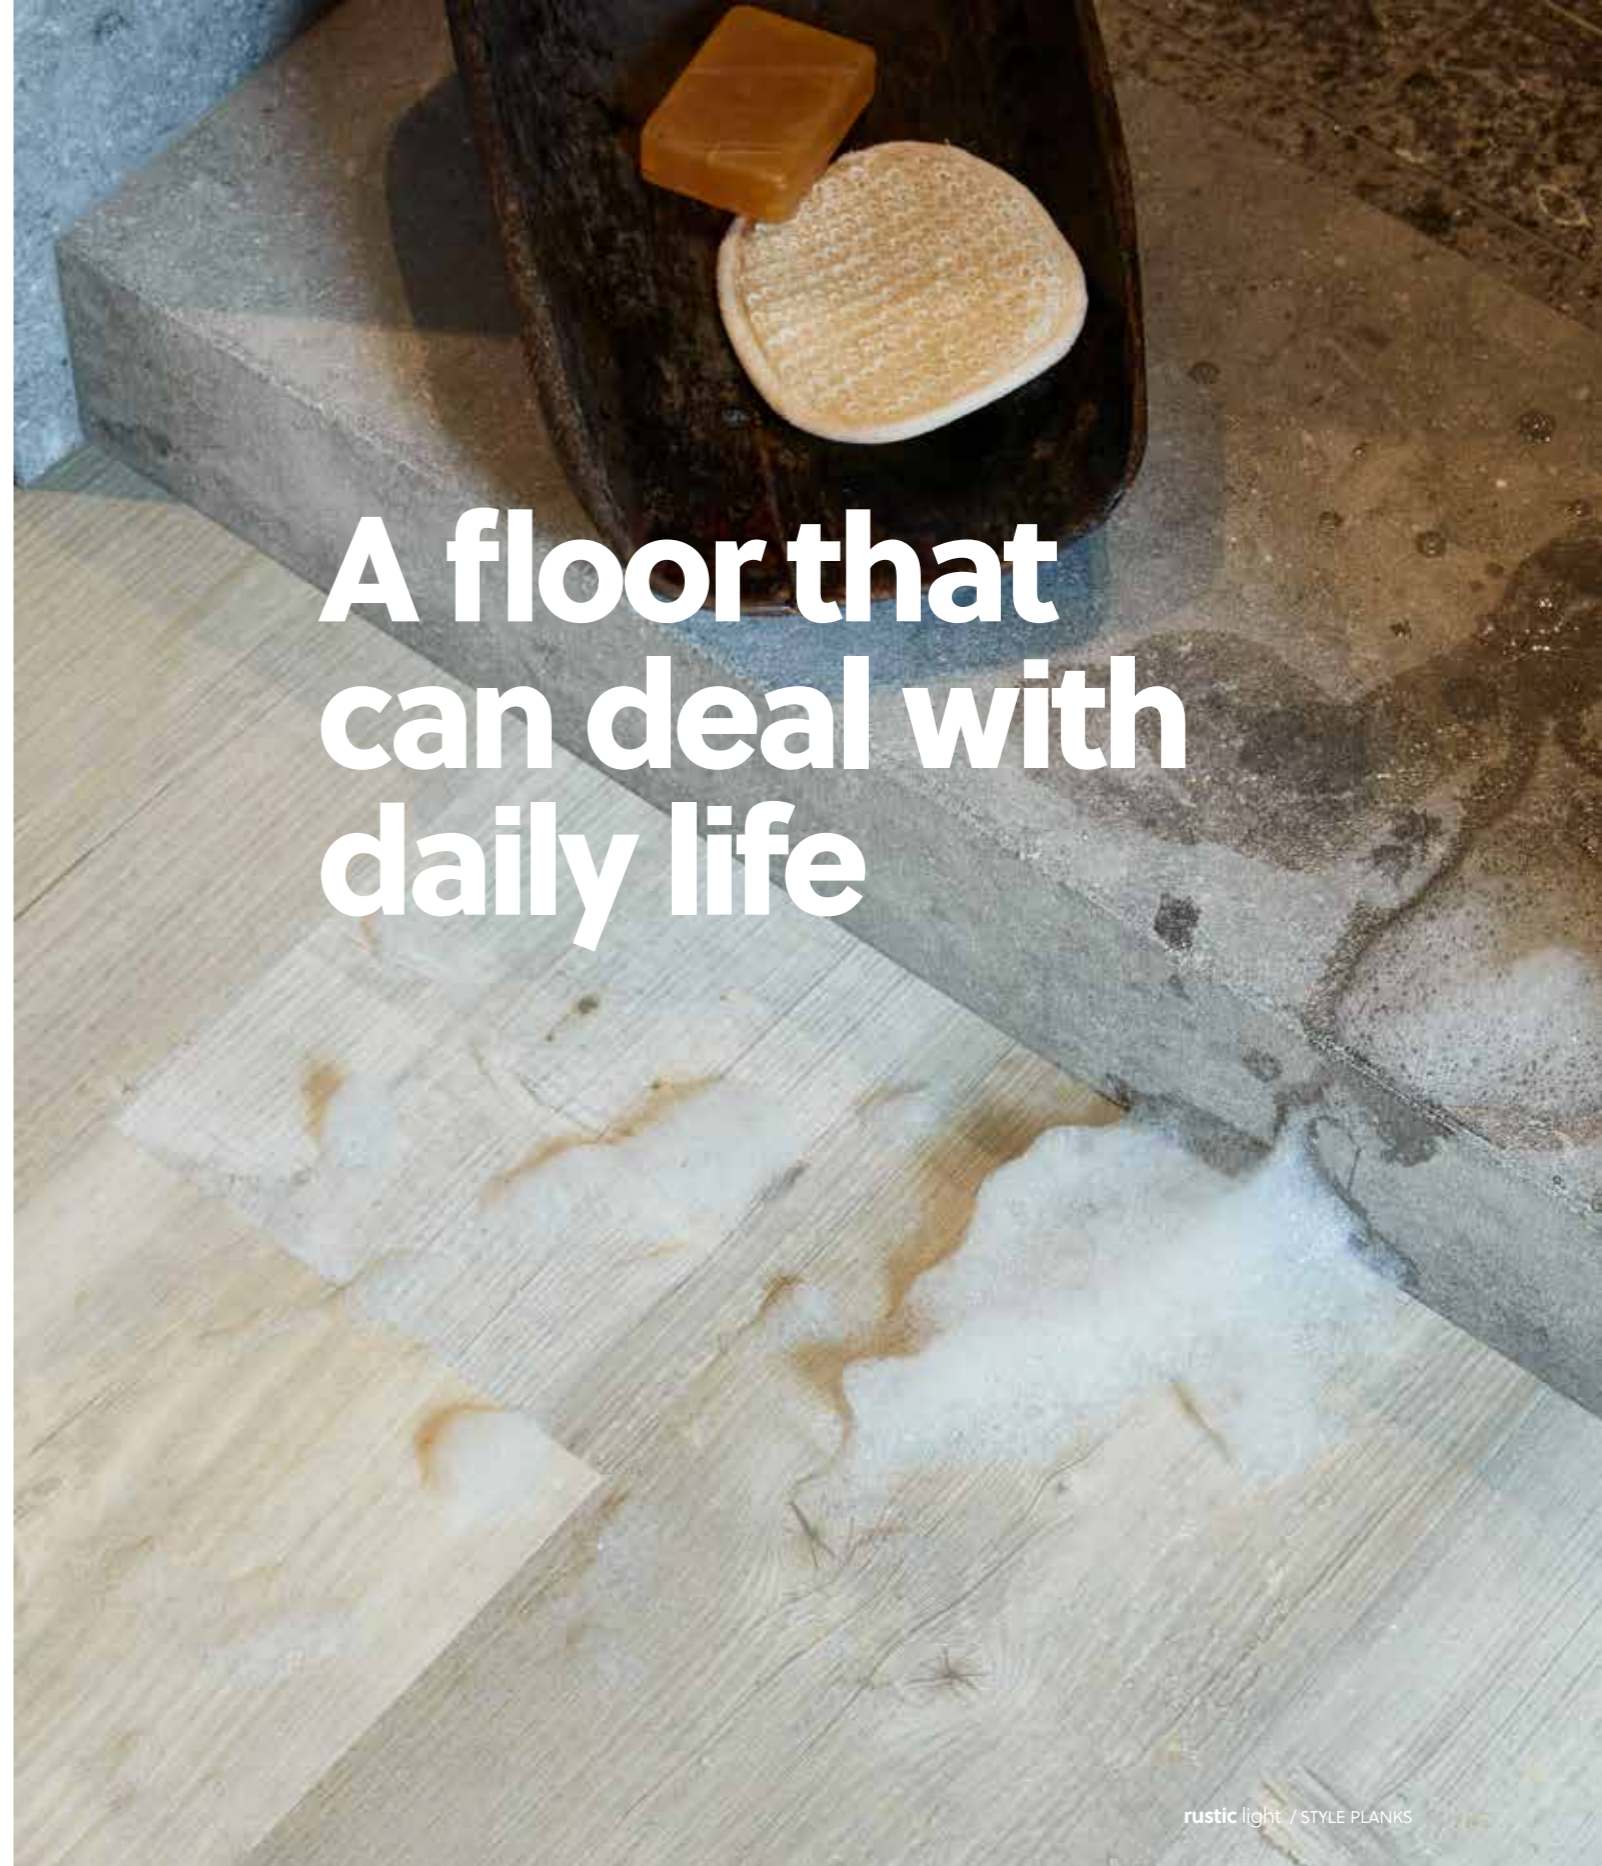

easy
maintenance

lifetime
warranty

This floor can **handle anything**

Our stain and scratch resistant coating provides a worry-free use and easy maintenance.

Our floors are waterproof. So any mop, sweeper or vacuum cleaner will do the job. To enjoy your floor for many many years, we have products that provide that extra boost of treatment.

Our PU protector adds extra protection to the finish, while the cleaner keeps your floor impeccable and hygienic at all times.

A floor that can deal with daily life

rustic light / STYLE PLANKS