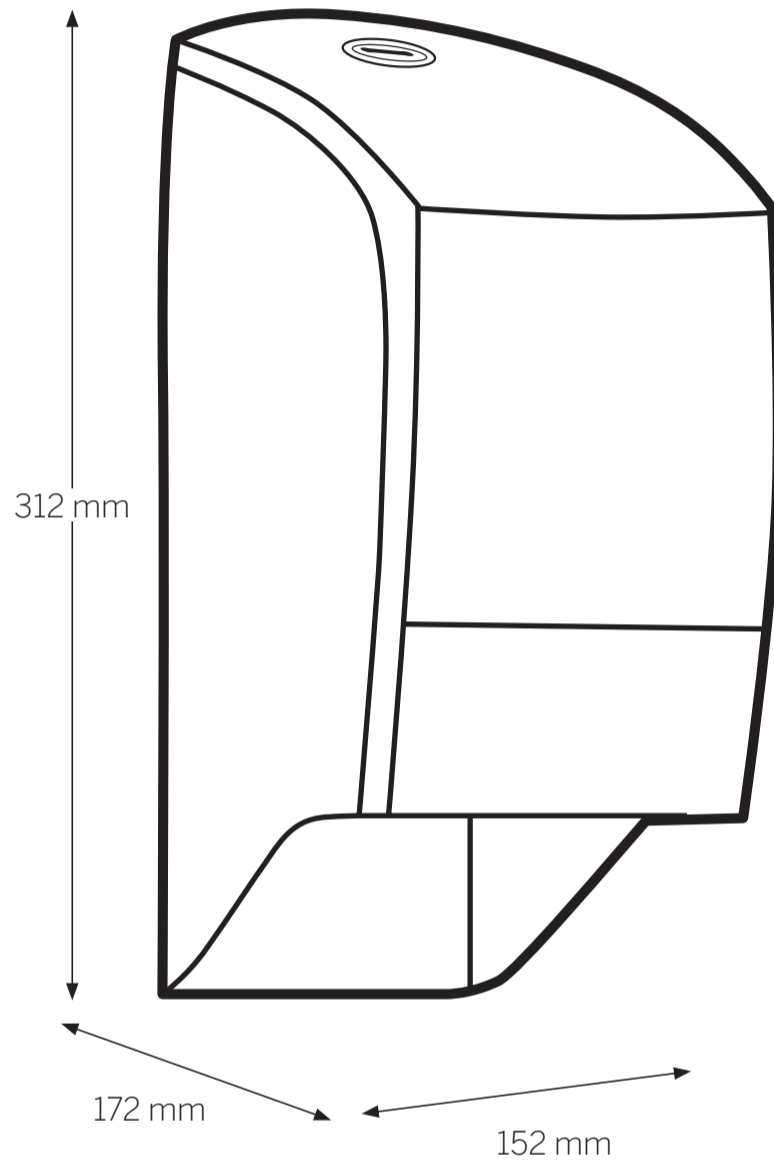

# 77496, 77519

KATRIN System Toilet Dispenser

Open with key  
(Position – key needed and turn right)

Push and pull  
to open

Easy opening  
(Position – turn left with key once, then no key needed to open dispenser)

Roll Brake Settings  
Turn upwards to decrease roll breaking  
Turn downwards to increase roll breaking

INSTALLATION GUIDE KATRIN SYSTEM TOILET DISPENSER  
SCALE 1:1