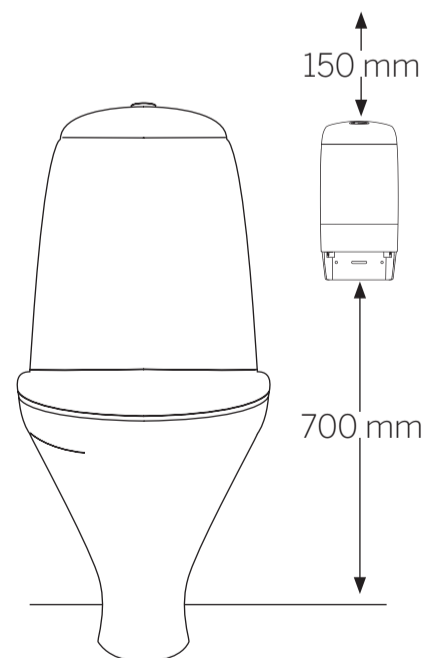

# 77496, 77519

KATRIN System Toilet Dispenser

Open with key  
(Position – key needed and turn right)

Push and pull  
to open

Easy opening  
(Position – turn left with key once, then no key needed to open dispenser)

Roll Brake Settings  
Turn upwards to decrease roll breaking  
Turn downwards to increase roll breaking

INSTALLATION GUIDE KATRIN SYSTEM TOILET DISPENSER  
SCALE 1:1