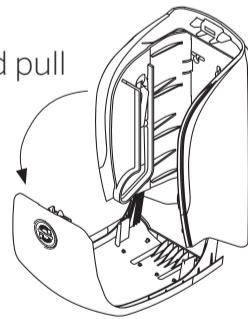

# 77496, 77519

KATRIN System Toilet Dispenser

Open with key  
(Position – key needed and turn right)

Push and pull  
to open

Easy opening  
(Position – turn left with key once, then no key needed to open dispenser)

Roll Brake Settings  
Turn upwards to decrease roll breaking  
Turn downwards to increase roll breaking

INSTALLATION GUIDE KATRIN SYSTEM TOILET DISPENSER  
SCALE 1:1