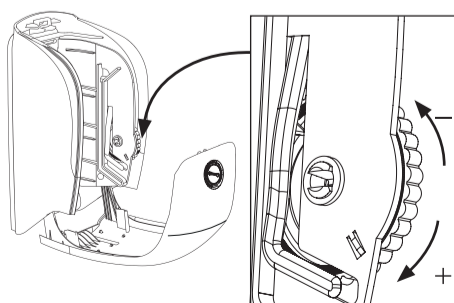

# 77496, 77519

KATRIN System Toilet Dispenser

Open with key  
(Position – key needed and turn right)

Push and pull  
to open

Easy opening  
(Position – turn left with key once, then no key needed to open dispenser)

Roll Brake Settings  
Turn upwards to decrease roll breaking  
Turn downwards to increase roll breaking

INSTALLATION GUIDE KATRIN SYSTEM TOILET DISPENSER  
SCALE 1:1