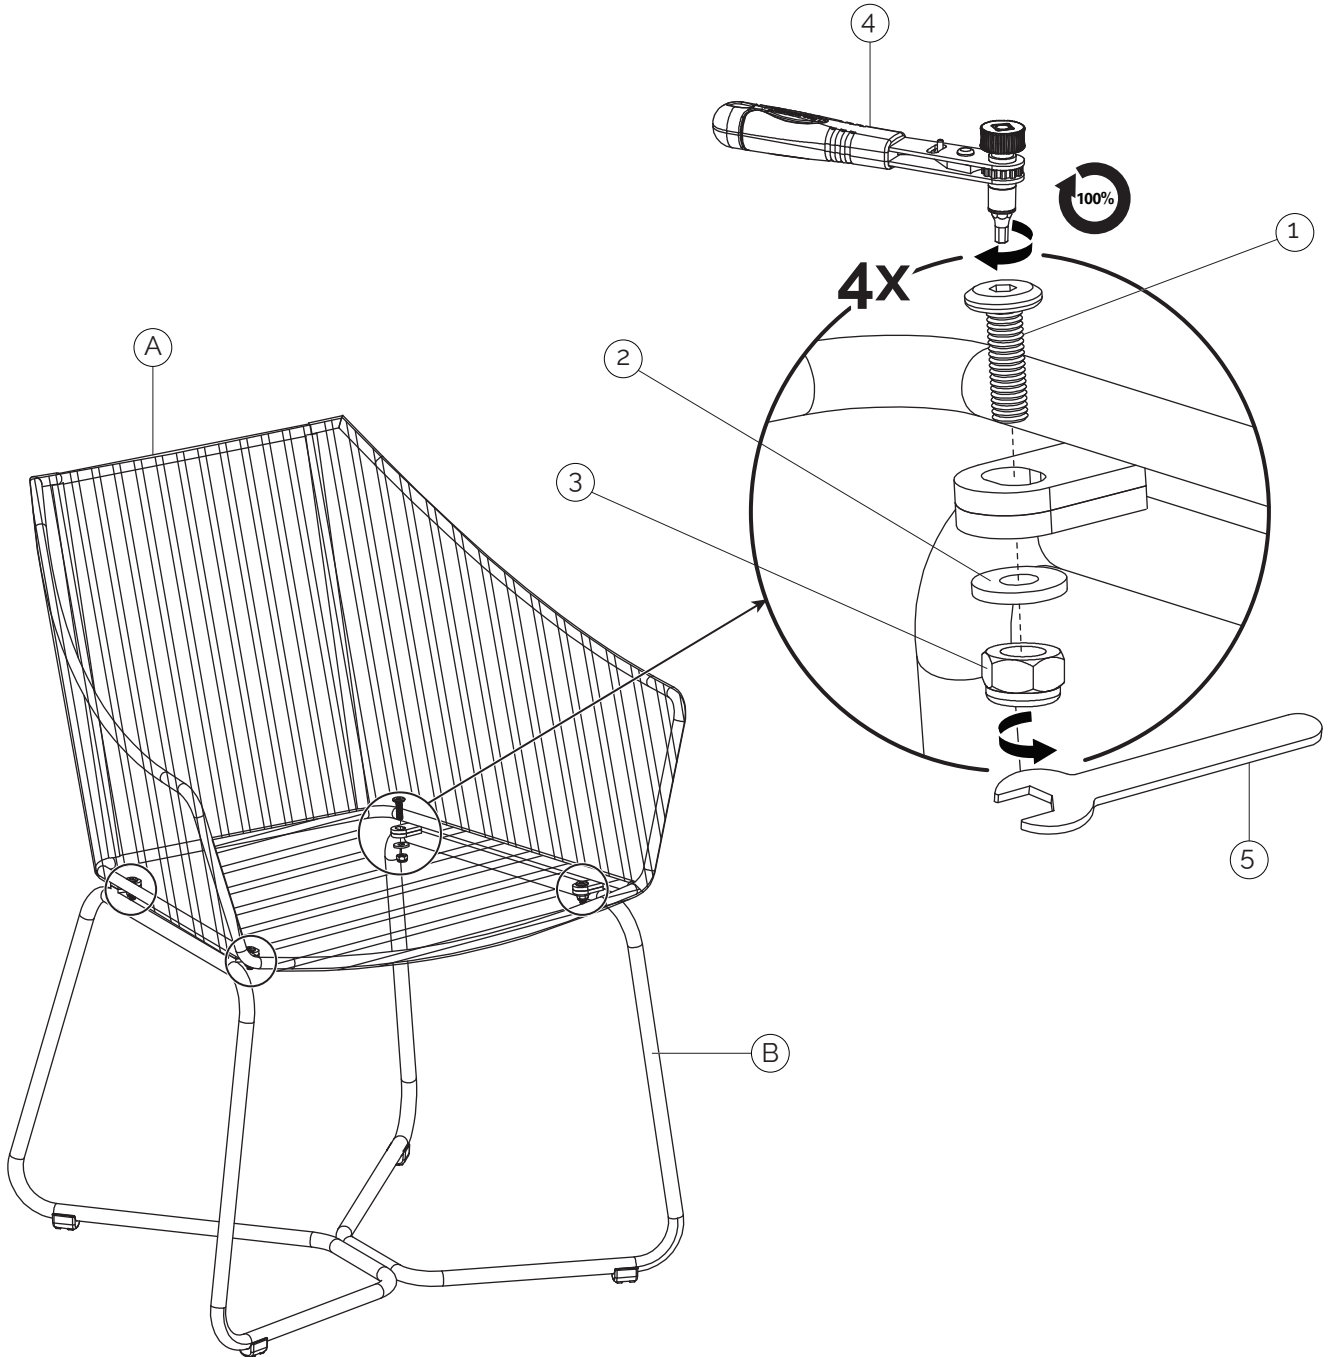

LifestyleGarden®

Sustainable outdoor living

1

① HW-ST-02-021 (6x20) x4	② HW-ST-07-063 (6.5x16x2) x4	③ HW-ST-03-010 (6x6) x4	④ HW-MM-18-026 (125) x1	⑤ HW-ST-18-009 (10x76) x1