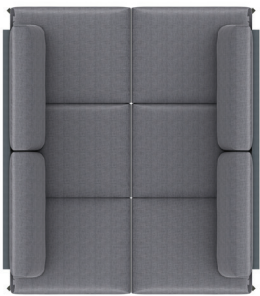

OPAL
6X DINING RECT SET

NEW

OPAL
6 DINING RECT DELUXE SET

NEW

OPAL
MIXED DINING RECT SET

endless possibilities ...

* In combination with ruby coffee tables

LifestyleGarden®