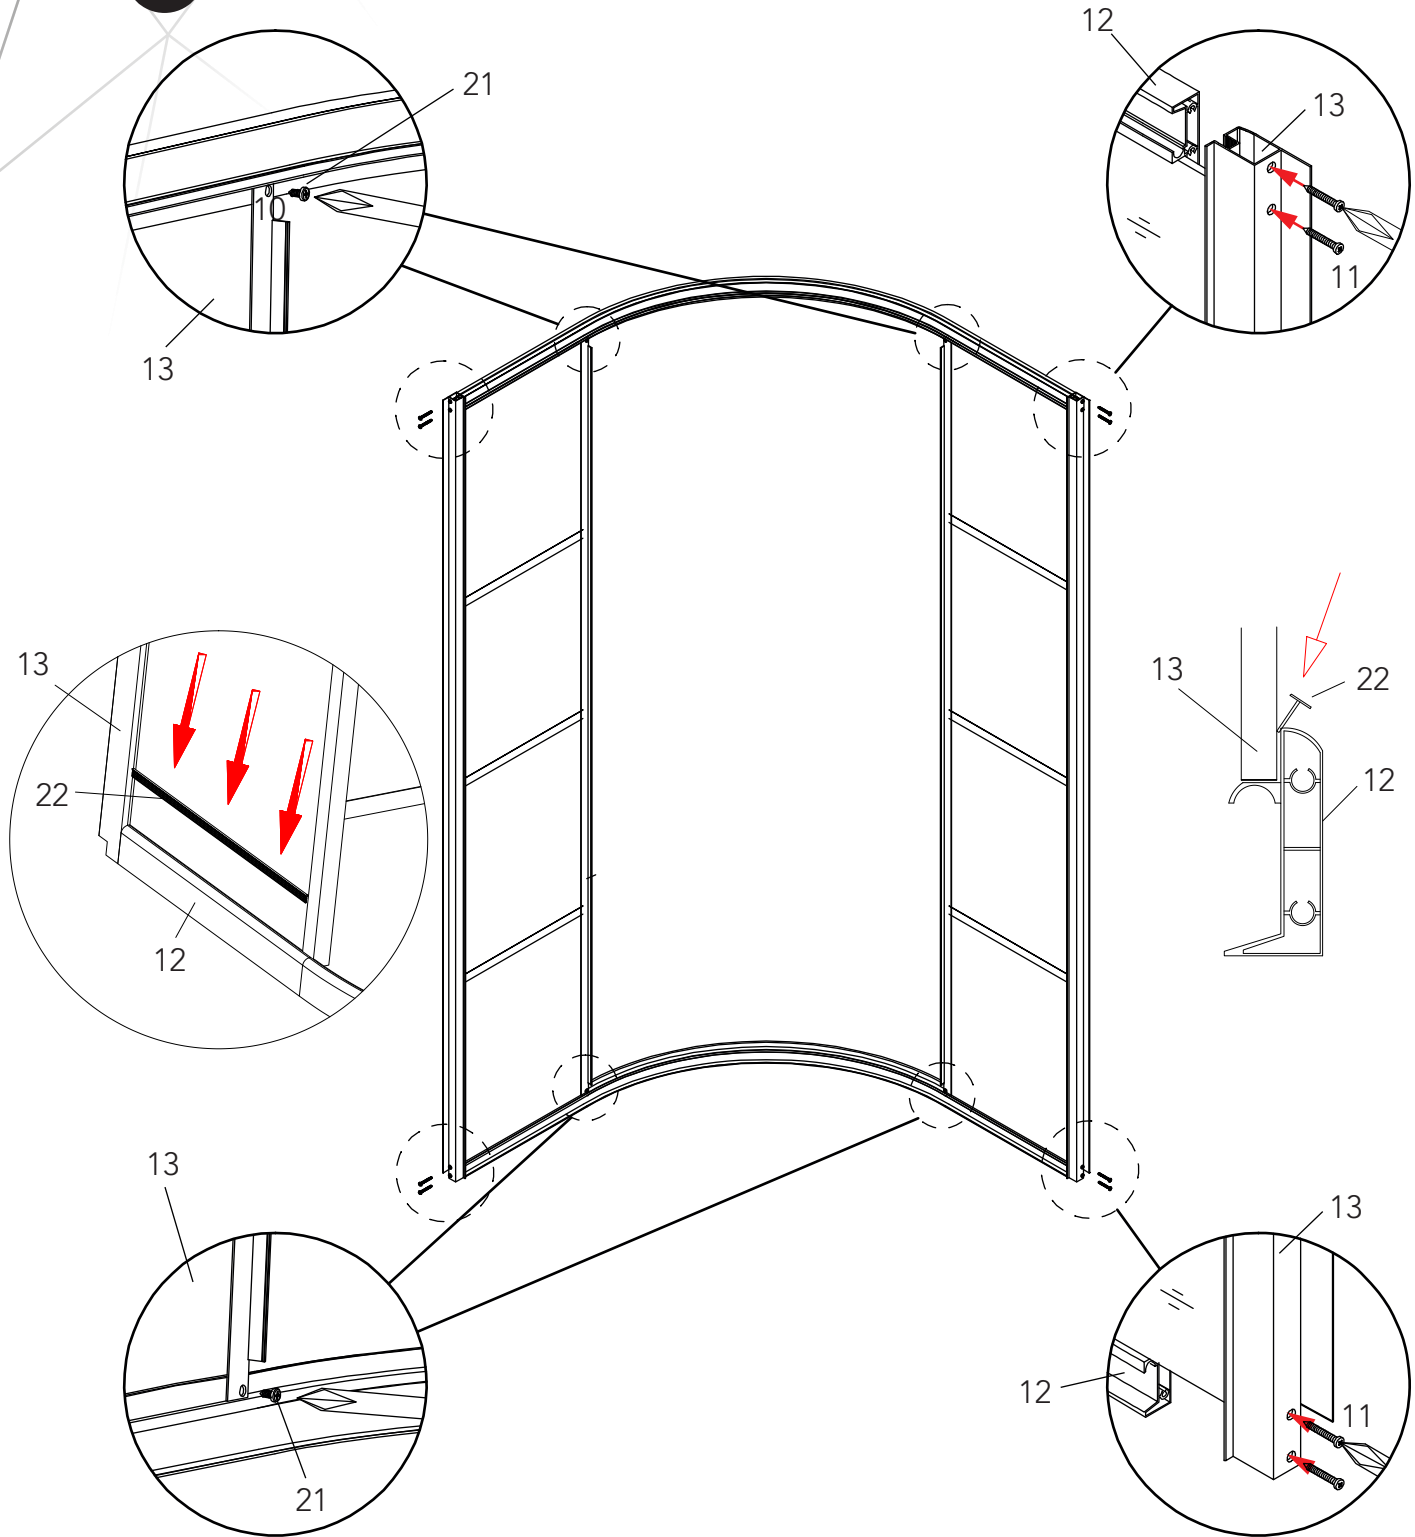

2

Copyright ©2021 Bygghemma Sverige AB. Original content rights reserved. All product names, logos, and brands are property of their respective owners.

Information contained within this document was considered accurate at the time of publication, but may be subject to revision.