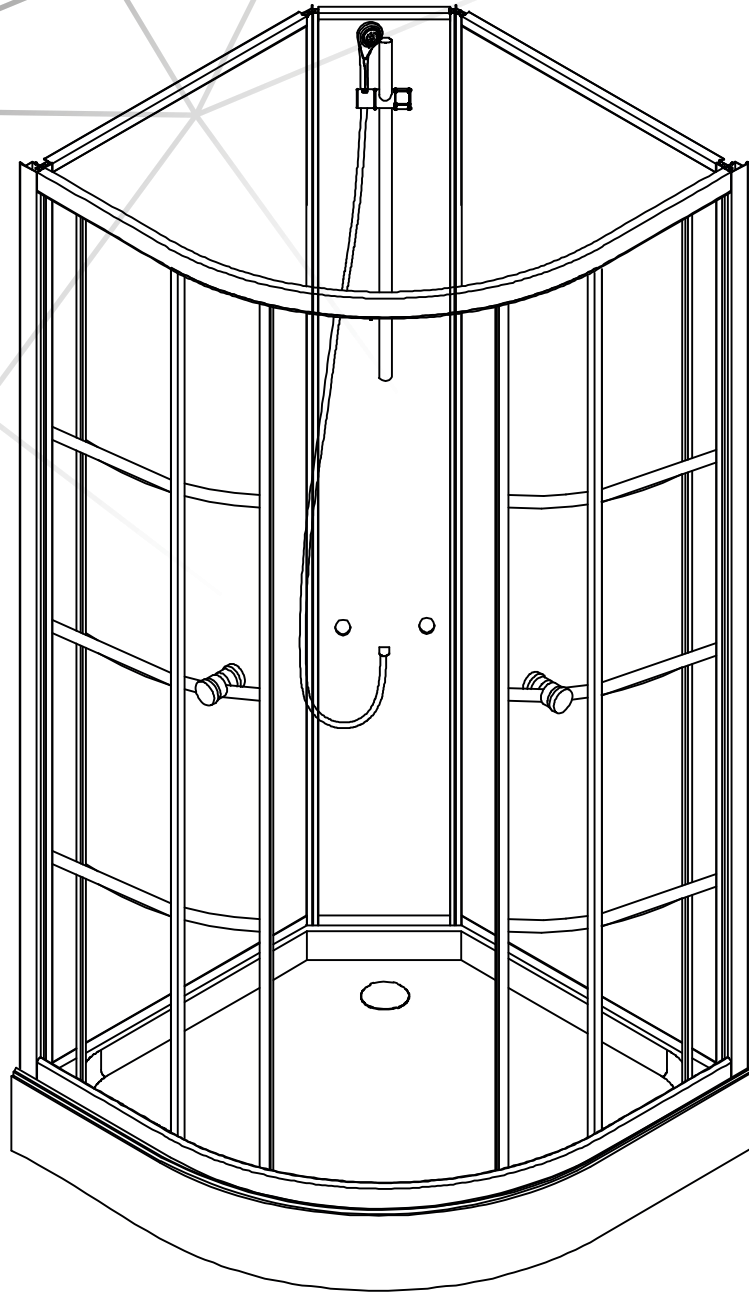

BETRAKTA

80/90/M2 VITAL

EN 14428:2015 (2021-03-25)

bathlife®

OF SWEDEN

Copyright ©2021 Bygghemma Sverige AB. Original content rights reserved. All product names, logos, and brands are property of their respective owners.