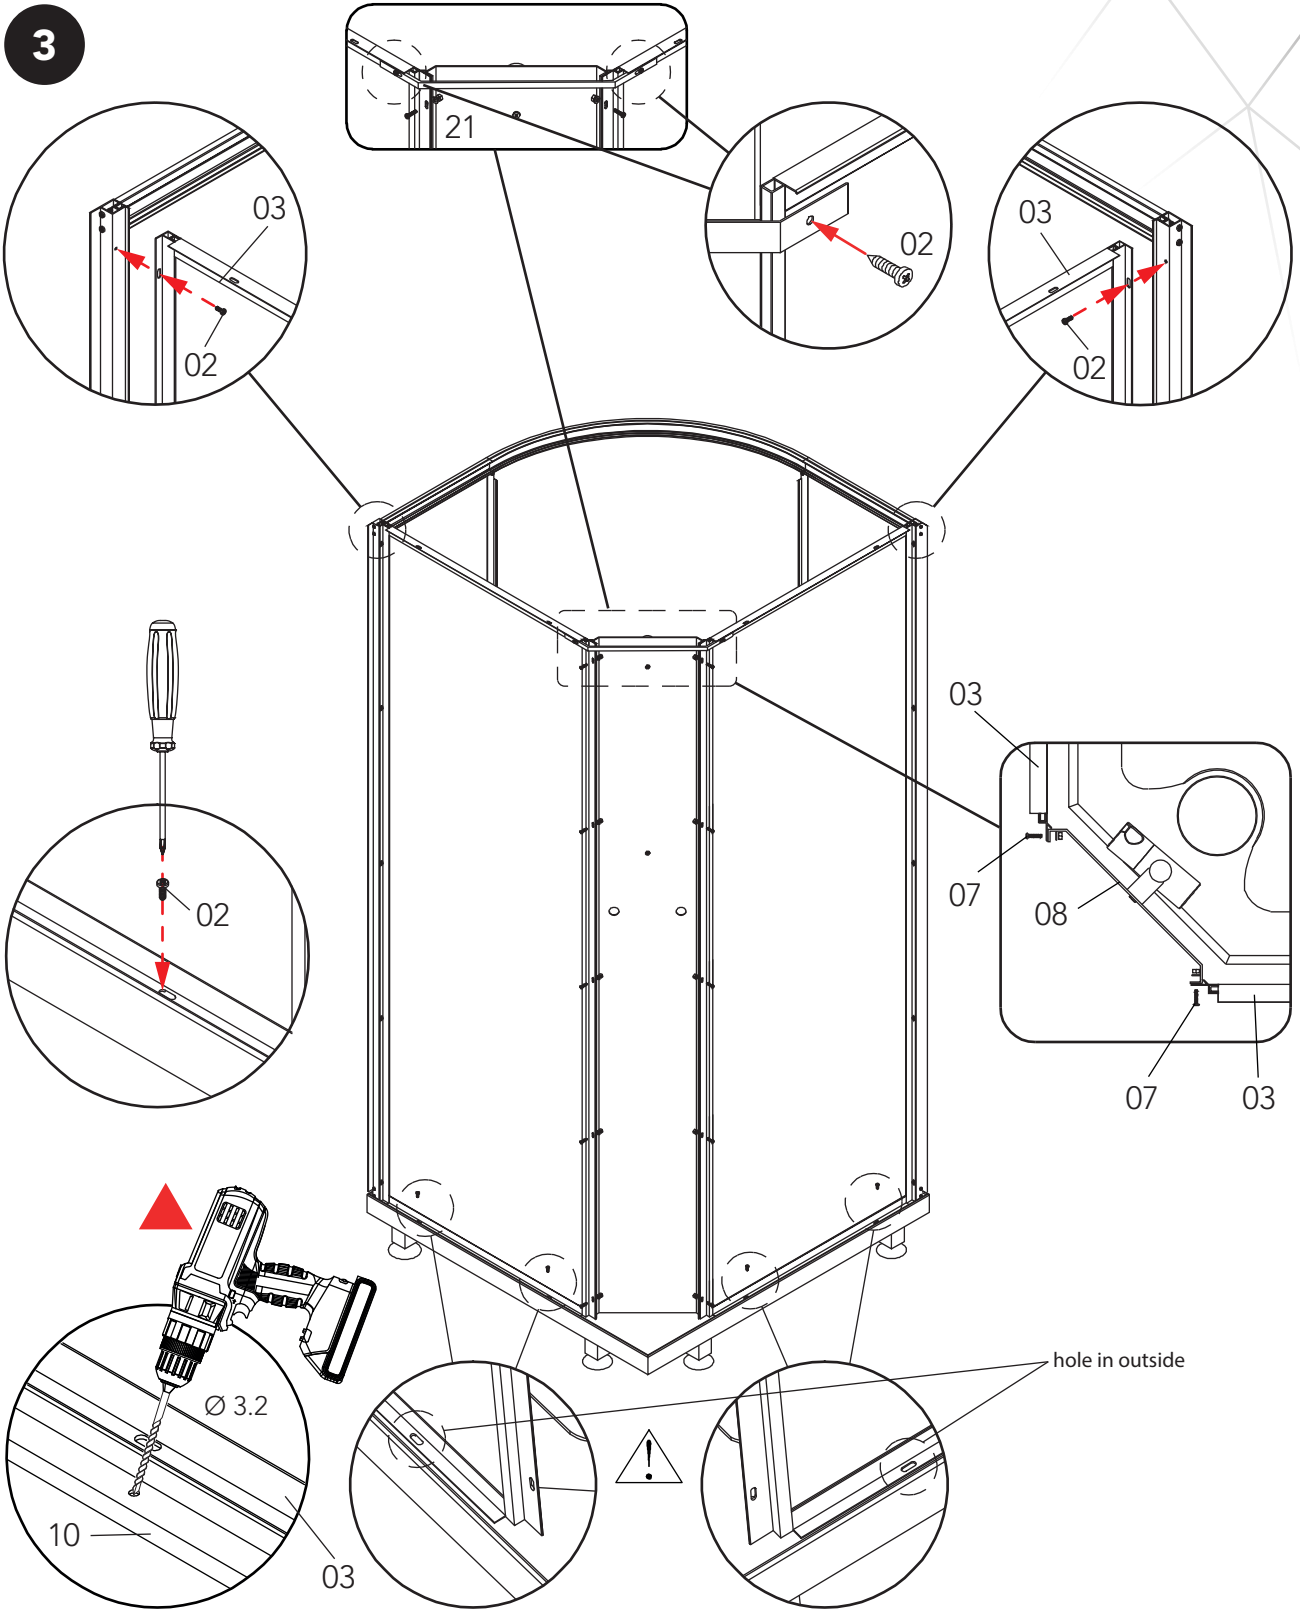

Copyright ©2021 Bygghemma Sverige AB. Original content rights reserved. All product names, logos, and brands are property of their respective owners.

Information contained within this document was considered accurate at the time of publication, but may be subject to revision.