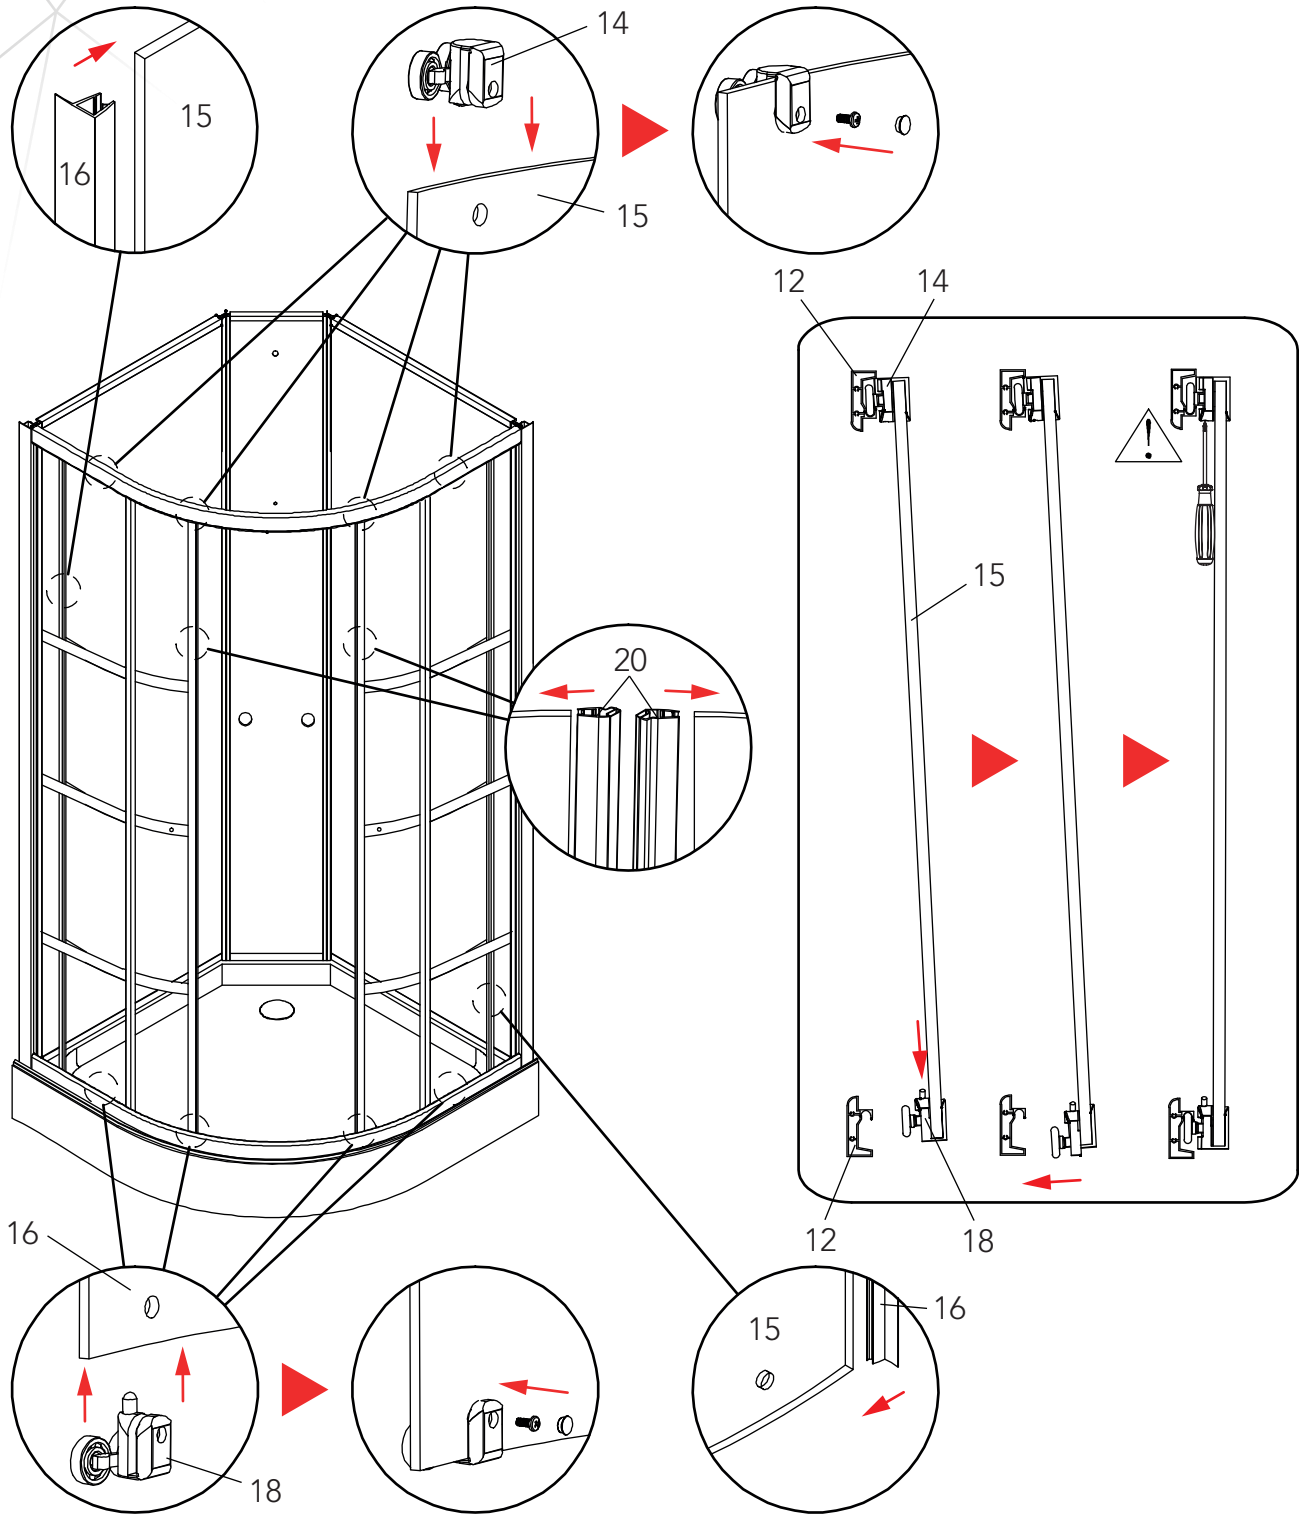

4

Copyright ©2021 Bygghemma Sverige AB. Original content rights reserved. All product names, logos, and brands are property of their respective owners.

Information contained within this document was considered accurate at the time of publication, but may be subject to revision.