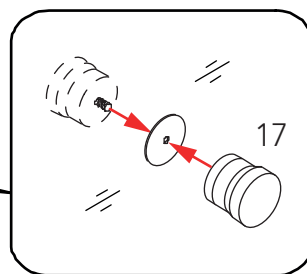

5

Copyright ©2021 Bygghemma Sverige AB. Original content rights reserved. All product names, logos, and brands are property of their respective owners.

Information contained within this document was considered accurate at the time of publication, but may be subject to revision.