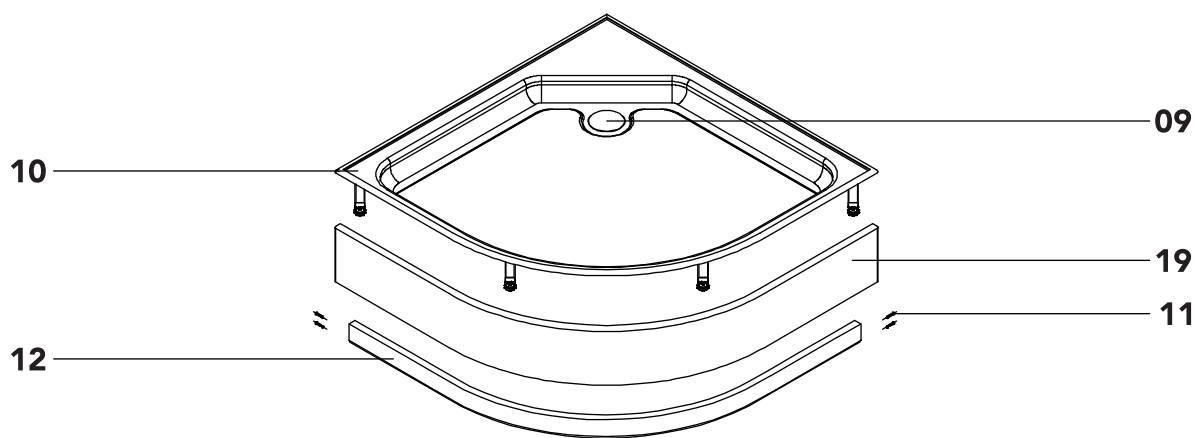

Copyright ©2021 Bygghemma Sverige AB. Original content rights reserved. All product names, logos, and brands are property of their respective owners.

Information contained within this document was considered accurate at the time of publication, but may be subject to revision.