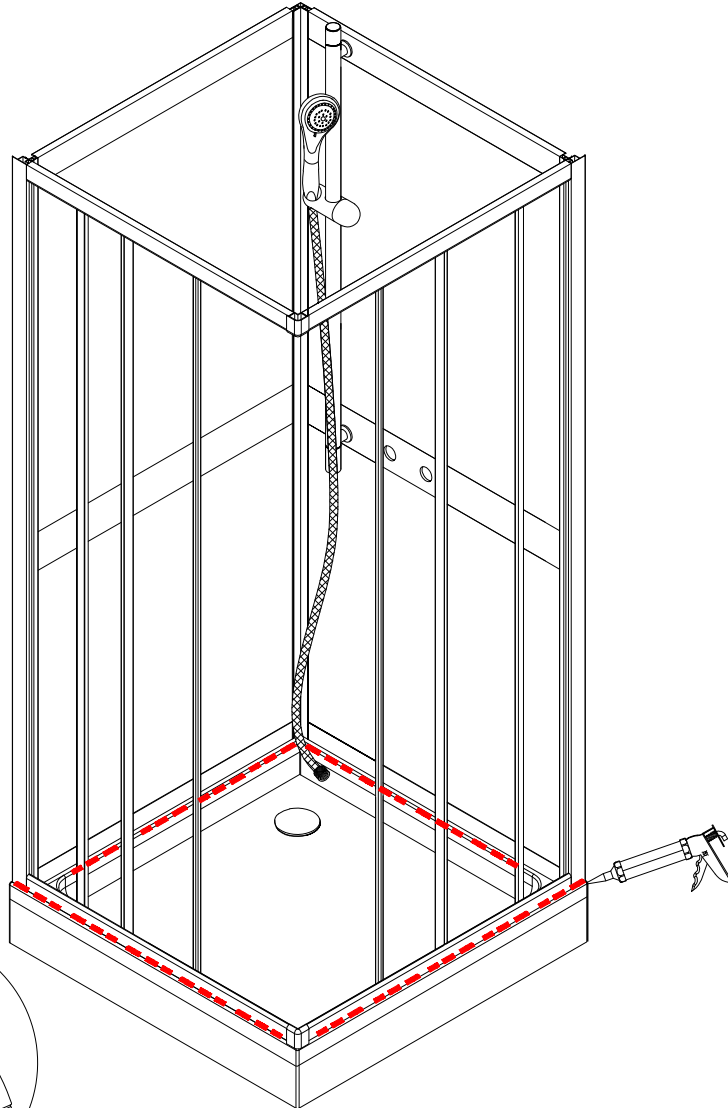

Copyright ©2021 Bygghemma Sverige AB. Original content rights reserved. All product names, logos, and brands are property of their respective owners.

Information contained within this document was considered accurate at the time of publication, but may be subject to revision.