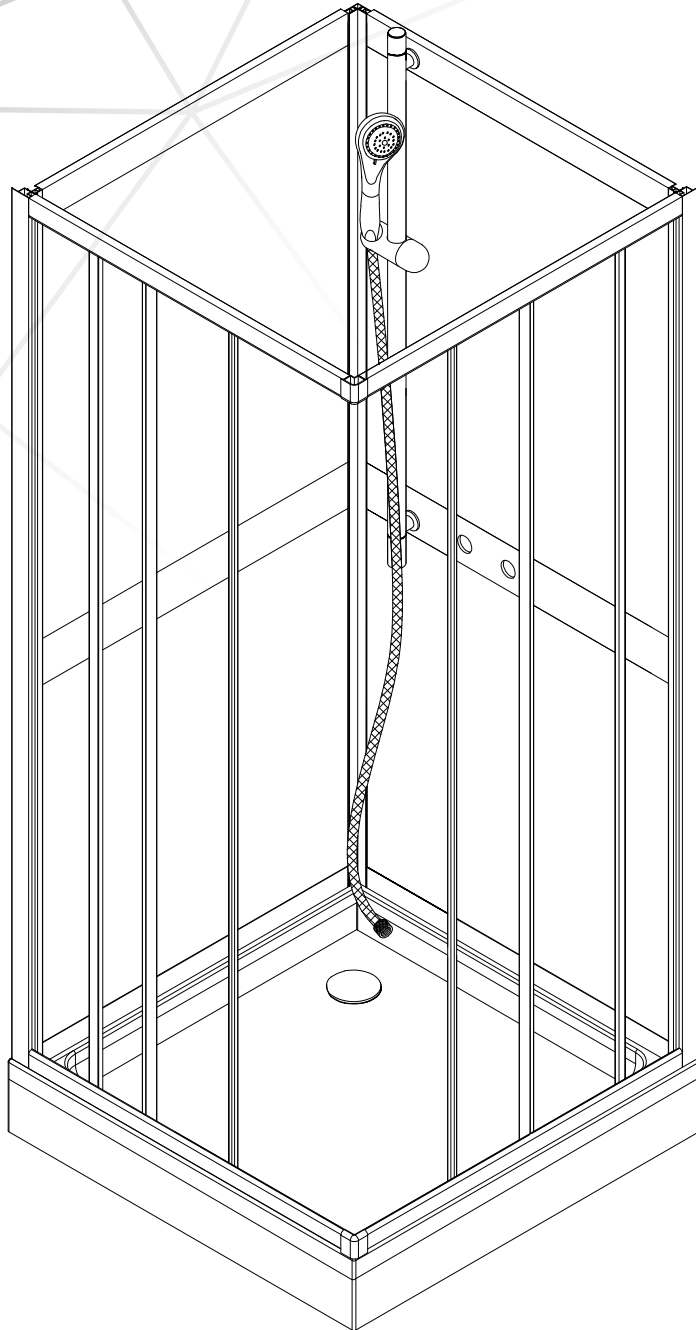

RAK 90/R2 VITAL

EN 14428:2015 (2021-03-25)

bathlife.[®]

OF SWEDEN

Copyright ©2021 Bygghemma Sverige AB. Original content rights reserved. All product names, logos, and brands are property of their respective owners.