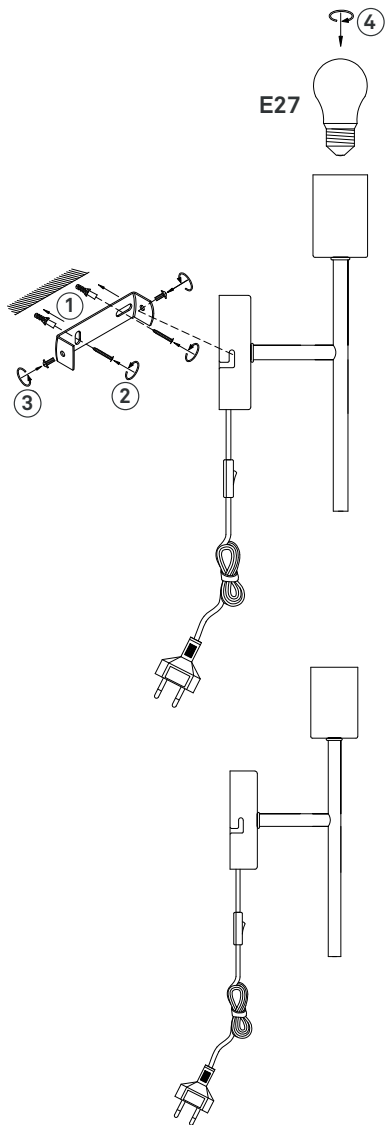

Instructions

Type nr: 20233-9

Contents

A. Wall lamp in metal

Not included with purchase

Light source E27 bulb, max 40W or 6W LED.

Remember to use a LED bulb. Led bulbs use up to 85% less electricity than a traditional light bulb.