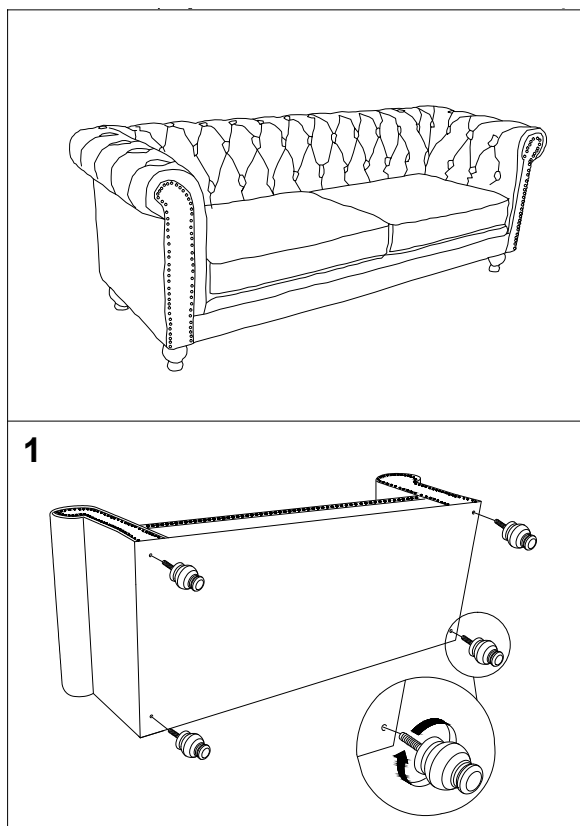

MONTERINGSANVISNING

ASSEMBLY INSTRUCTIONS

VELVET SOFFA

Art. nr 19936-989

Assembly instructions | Monteringsanvisning

2020

VENTURE DESIGN
HOME & INTERIOR