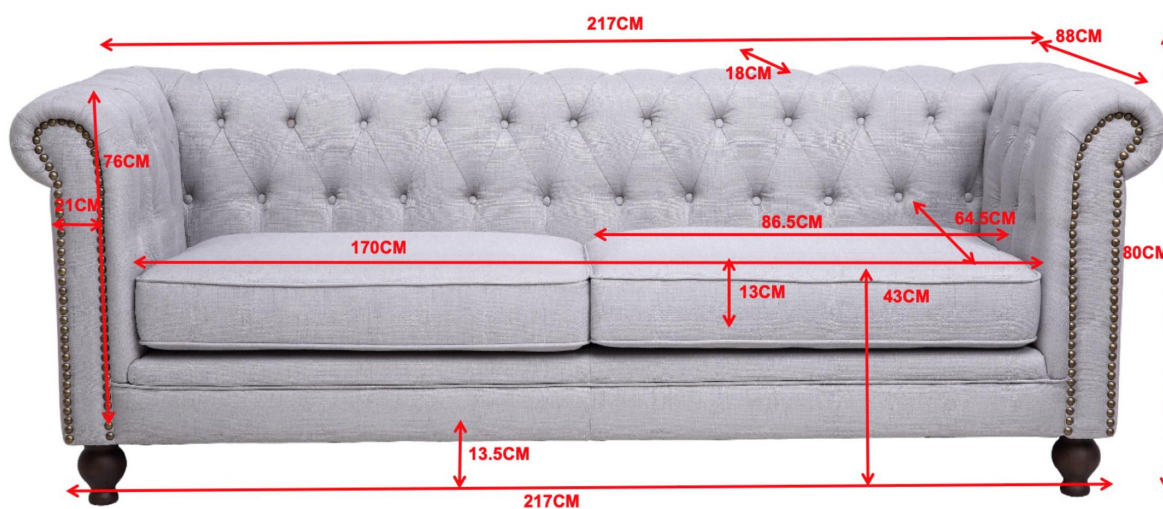

MONTERINGSANVISNING

ASSEMBLY INSTRUCTIONS

VELVET SOFFA

Art. nr 19936-989

Assembly instructions | Monteringsanvisning

2020

VENTURE DESIGN
HOME & INTERIOR