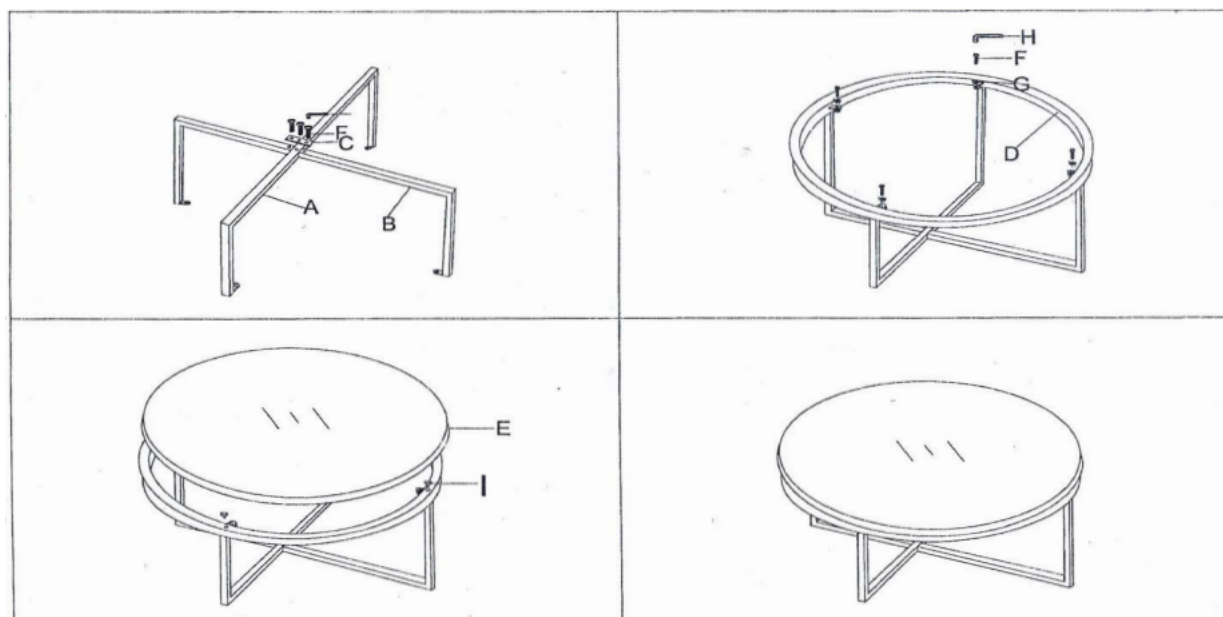

MONTERINGSANVISNING

ASSEMBLY INSTRUCTIONS

ROCK SOFFBORD RUNT

Art. nr 19906-328

Assembly instructions | Monteringsanvisning

88888-302 88888-302 88888-264 88888-302 88888-267 88888-264 88888-264 88888-264 88888-266