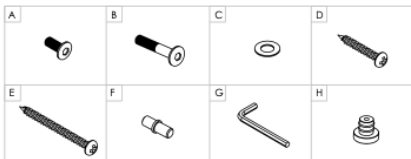

ILLUSTRATION

2020

VENTURE DESIGN
HOME & INTERIOR