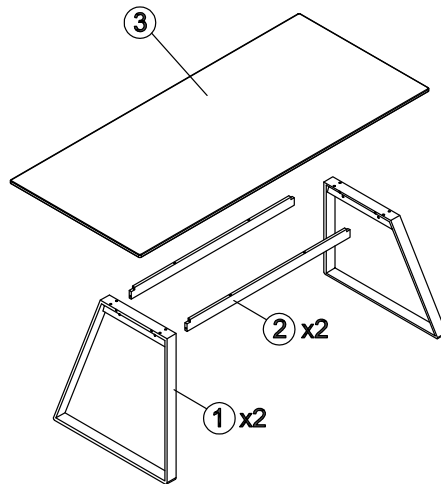

## ASSEMBLY INSTRUCTIONS 19930-580

Art no	Description
88888-281	SP Estelle Dining Table - Screw Set

88888-281	88888-281	88888-281	
Ax12	Bx8	Cx16	x1

1.

Ax4	Bx4	Cx4

2.

Ax8	Bx4	Cx12