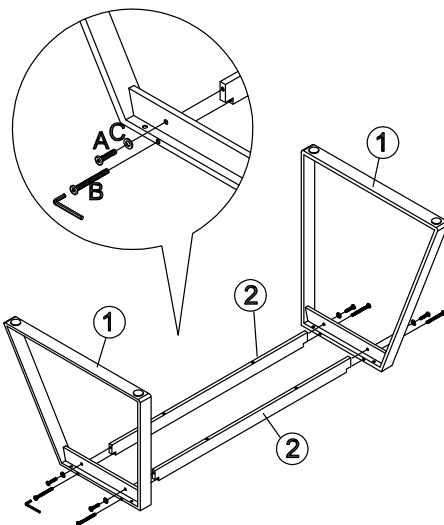

## ASSEMBLY INSTRUCTIONS 19930-580

Art no	Description
88888-281	SP Estelle Dining Table - Screw Set

88888-281	88888-281	88888-281	
Ax12	Bx8	Cx16	x1

1.

Ax4	Bx4	Cx4

2.

Ax8	Bx4	Cx12