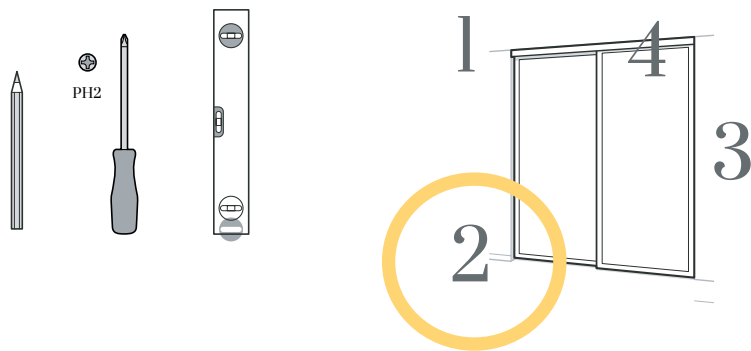

2

2.1 PREMIUM, VISTA

ORIGINAL

SOFT CLOSE (PREMIUM)

2.2 ALL

2.3

VISTA, ORIGINAL

PREMIUM