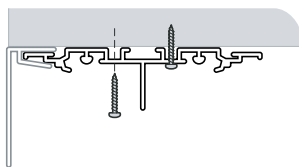

1

1.1 ALL (WALL HUNG TOP TRACK SEE 5.3)

SOFT CLOSE (PREMIUM)

1.2 ALL

PREMIUM

VISTA

ORIGINAL

NOT INCLUDED