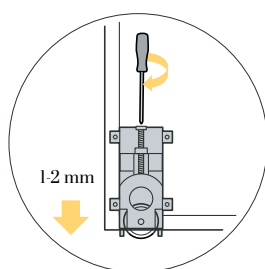

2

2.1 PREMIUM, VISTA

ORIGINAL

SOFT CLOSE (PREMIUM)

2.2 ALL

2.3

VISTA, ORIGINAL

PREMIUM