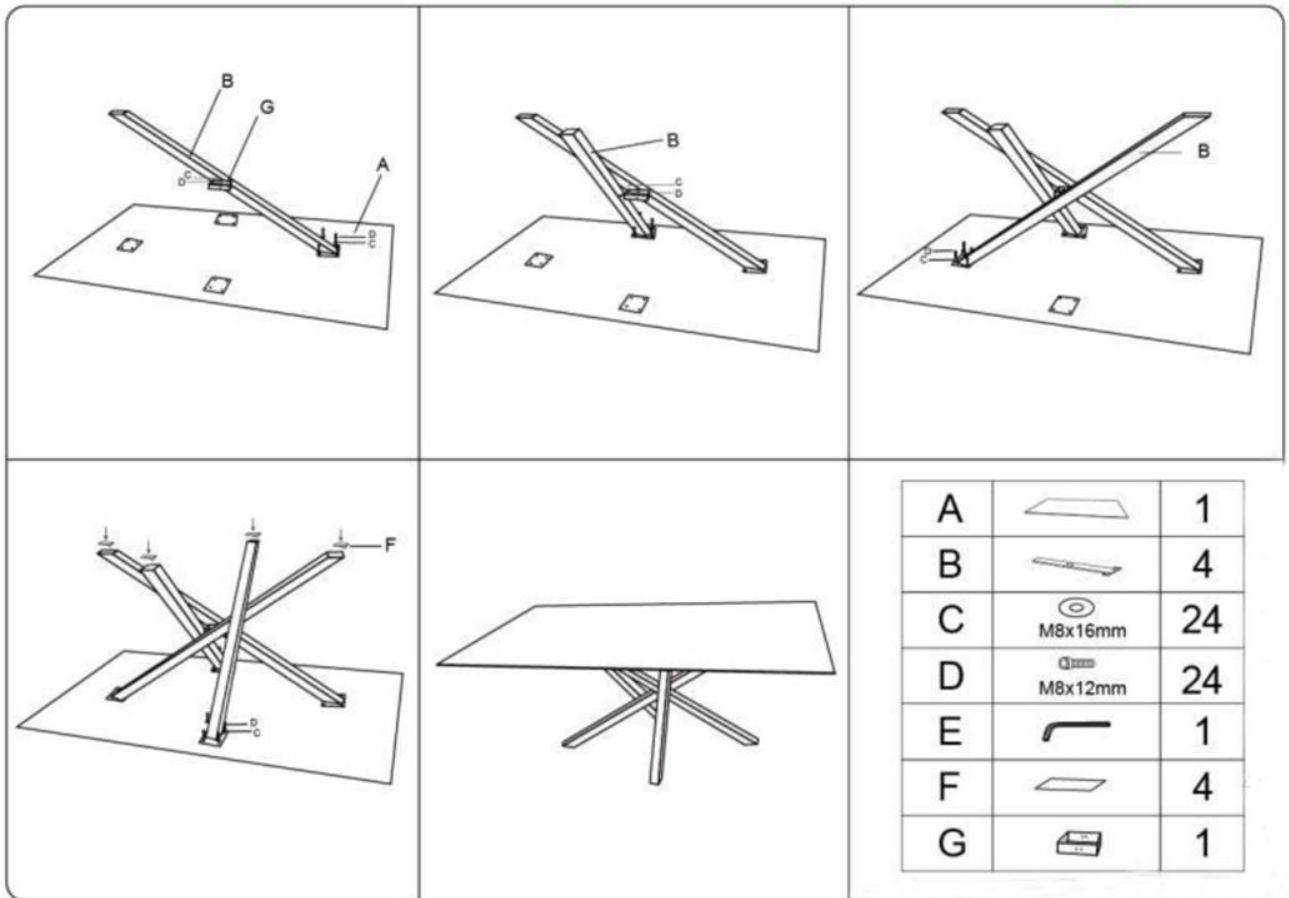

MONTERINGSANVISNING

ASSEMBLY INSTRUCTIONS

PIAZZA MATBORD MDF

Art. nr 19892

Assembly instructions | Monteringsanvisning

2020

VENTURE DESIGN

HOME & INTERIOR