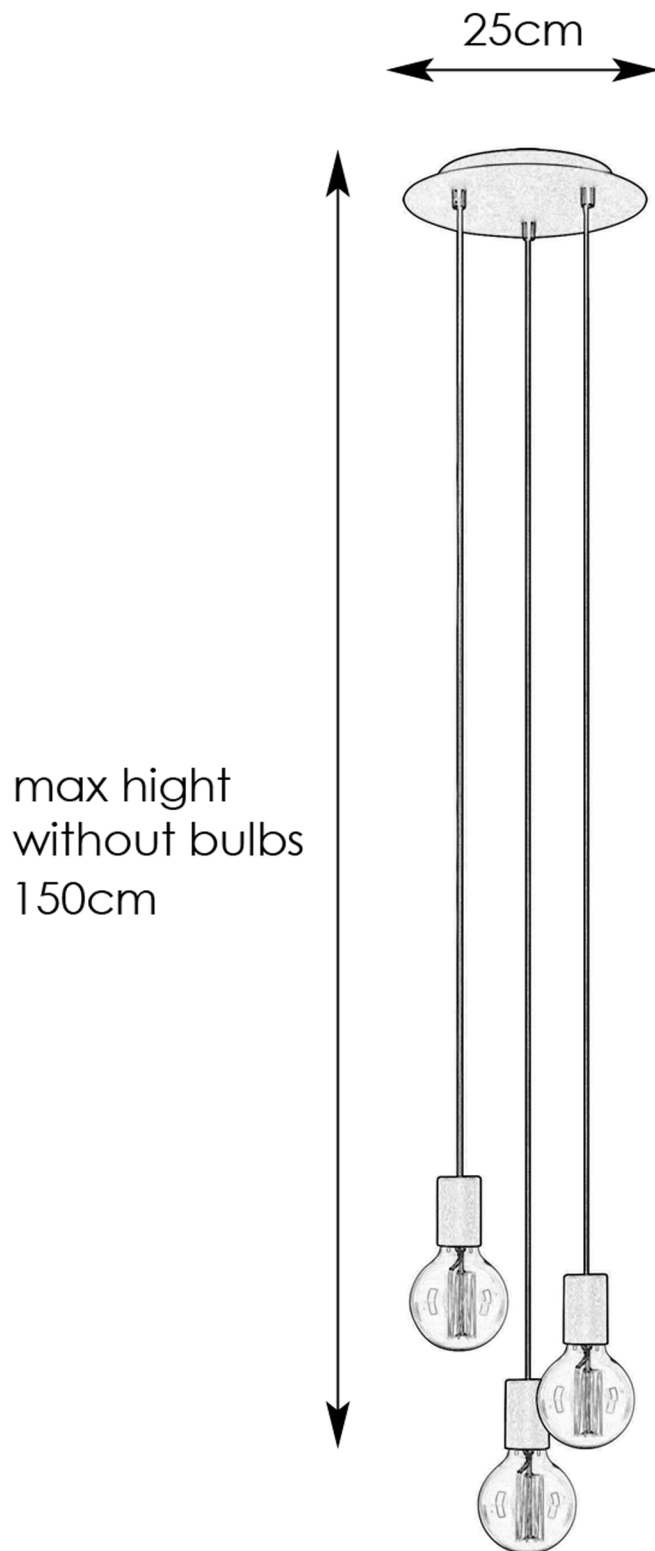

CIELO

CEILING LAMP
108733

max hight
without bulbs
150cm