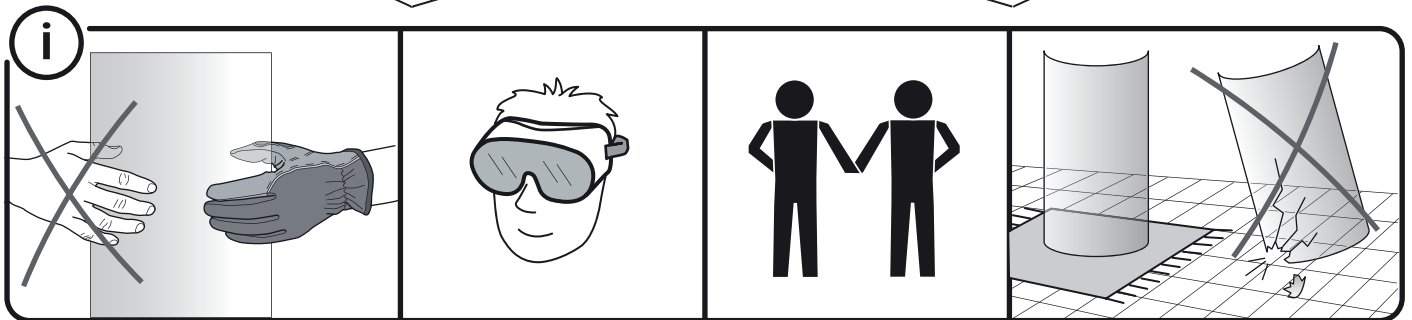

Hafa® Breeze, Breeze Deluxe

Square 7x9/ 9x7

Art.nr 1450773, 1450778

Sid/Page 2   Förpackingens innehåll/ Pakkens innehåll/ Pakkens indhold/ Pakkauksen sisältö/ Contents of package
Sid/Page 3-7   Monteringsavvisning/ Monteringsveiledning/ Monteringsvejledning/ Asennusohje/ Assembly instruction
Sid/Page 8   Skötselråd/ Behandlingsråd/ Rengöring- og vedligeholdelse/ Hoito-ohje/ Maintenance advice

	Hafa Svarvaregatan 5, Box 525 SE-301 80 Halmstad SWEDEN	Garanti/Warranty. Service, reservedelar/spare-parts Sweden: Tel: +46 (0)35 15 44 75 Norway: Tel: +47 69 31 02 30 Finland: Puh: 0207 43 50 00	www.hafa.se www.hafa.dk www.hafabad.no www.hafa.se www.hafabathroom.ru www.hafa.eu	E-mail: service@hafa.se service@hafabad.no