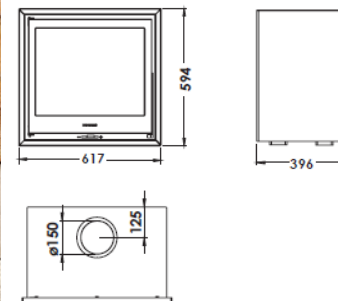

## MESURES

DIMENSIONS H x W x D	580x623x440 mm
GROSS / NET WEIGHT	95/82 kg
FIREWOOD ENTRANCE	485x361 mm
SMOKE FLUE	Ø 150-153 mm Vertical

## CHARACTERISTICS

CAST IRON GRILL	
PANORAMIC VISION	
NOMINAL HEAT OUTPUT	7,1 KW
EFFICIENCY	80,7 %
CO EMISSIONS	0,10 %
HEAT RESISTANCE COATING	800°C
CERAMIC GLASS HEAT RESISTANCE	750°C

EAN 8426964190106  
REF. PANADERO 19010