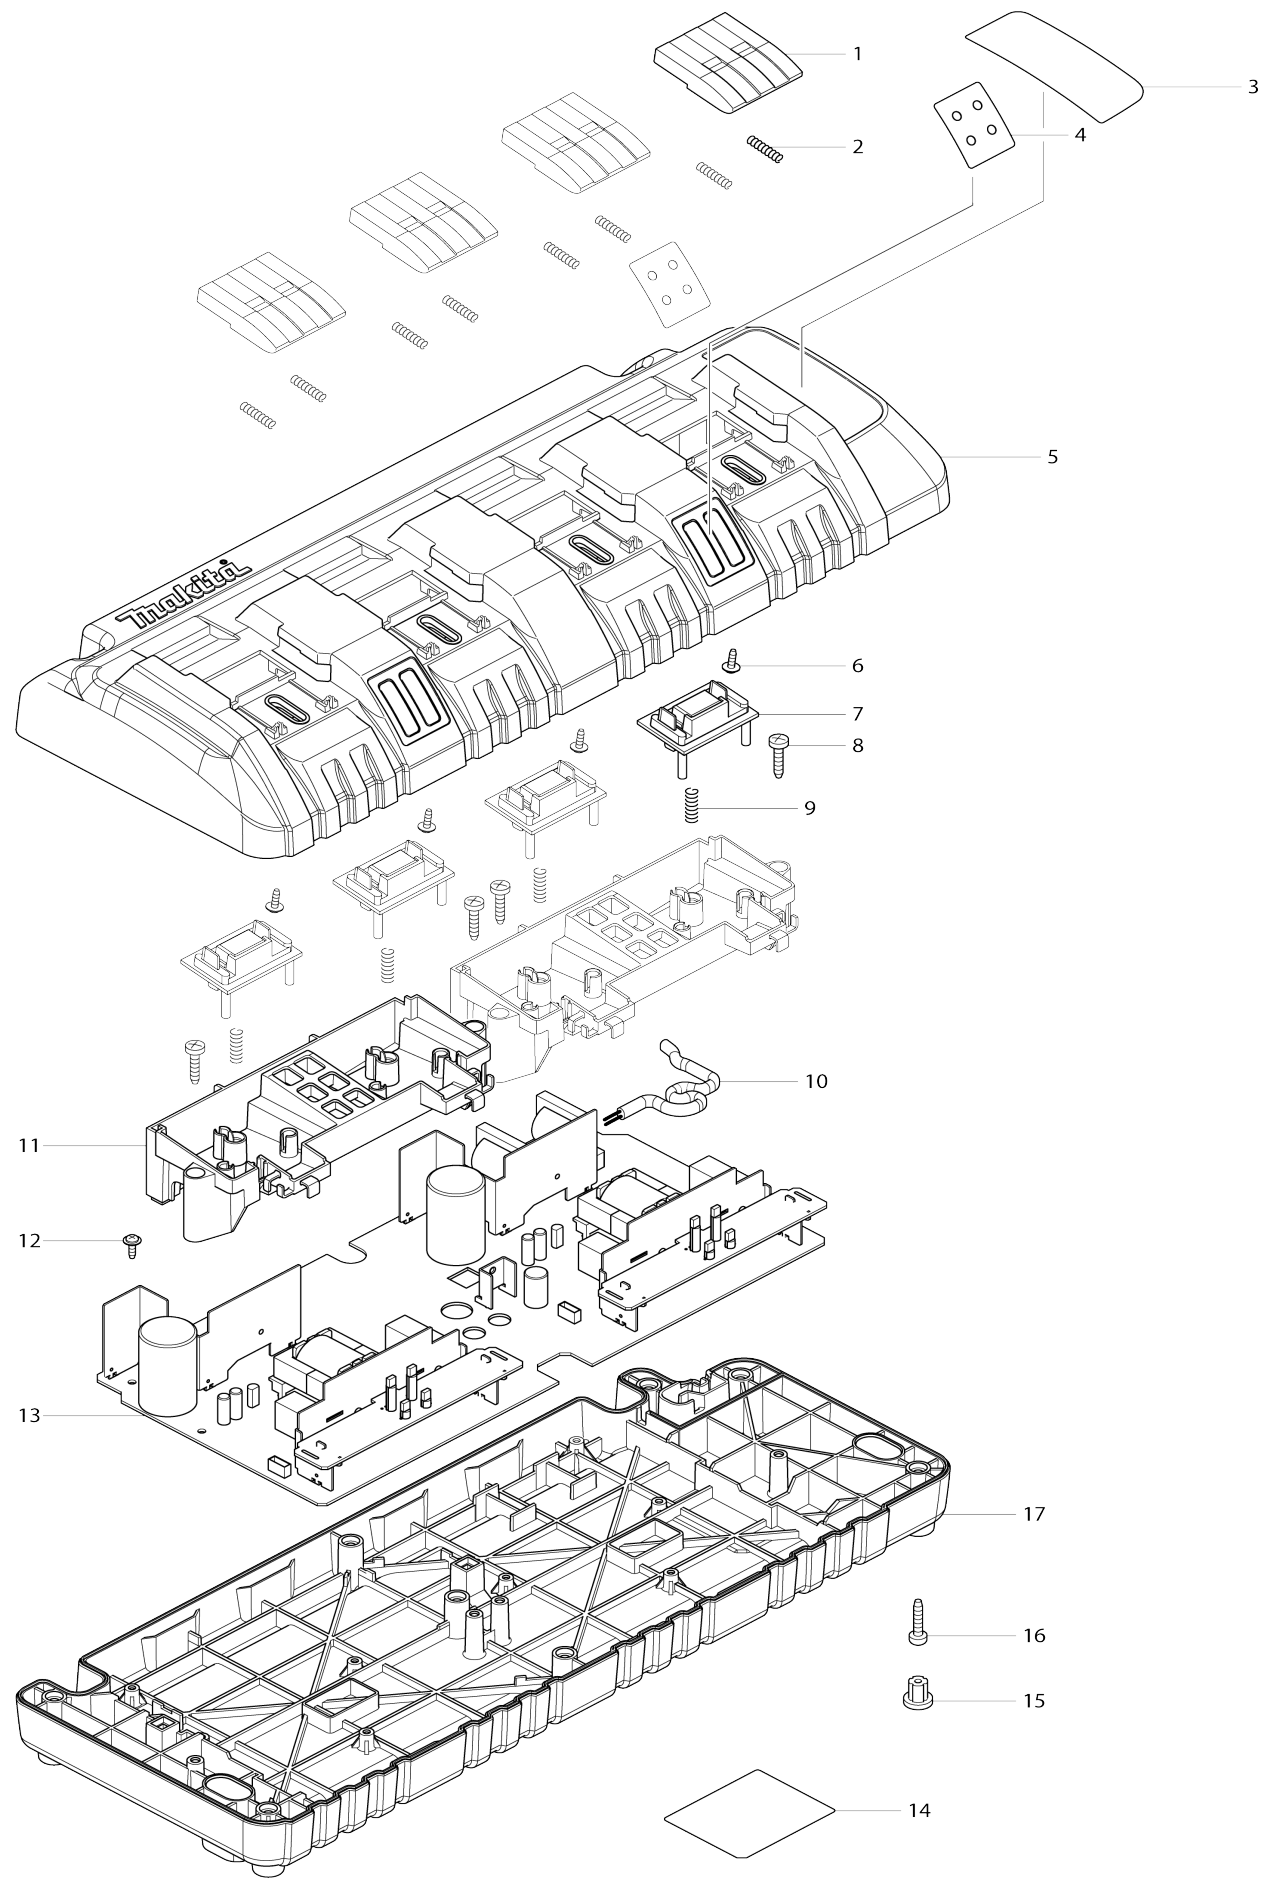

Model No.DC18SF FOUR PORT MULTI CHARGER

Model No.DC18SF FOUR PORT MULTI CHARGER

Item No.	Parts No.	Description	Interchangability	Q'ty	New/Old	Note1	Note2
001	454262-6	TERMINAL COVER		4	*		
001-1	456255-9	TERMINAL COVER	<	4			
002	231474-6	COMPRESSION SPRING 4		8			
003	801K88-7	CHARGING CONDITION LABEL		1			
004	801M82-1	INDICATION LABEL		2			
005	141900-6	CHARGER CASE COMPLETE		1			
006	266278-7	TAPPING SCREW FLANGE BT3X10		4			
007	632B34-3	TERMINAL UNIT		4			
008	266346-6	TAPPING SCREW BT 4X20		4	*		
008-1	265B01-9	TAPPING SCREW PT 4X20	<	4			
009	233194-8	COMPRESSION SPRING 4		4			
010	667985-9	VINYL CORD 0.75-2-2.0		1			
011	454263-4	TERMINAL BASE		2			
012	266278-7	TAPPING SCREW FLANGE BT3X10		8			
013	620191-7	CHARGING CIRCUIT		1			
C10	647321-5	VARISTOR		1	*		
C11	647306-1	VARISTOR	<	1			
C20	652782-6	FUSE		1			
014	814K86-2	DC18SF NAME PLATE		1			
015	286255-3	CAP 13		4			
016	266346-6	TAPPING SCREW BT 4X20		8	*		
016-1	265B01-9	TAPPING SCREW PT 4X20	<	8			
017	454261-8	CHARGER CASE COVER		1			
F04	196426-3	DC18SF 4PORT MULTI CHARGER SET		1			

Please state Parts No. when your order.

Print Date 05/24/2024